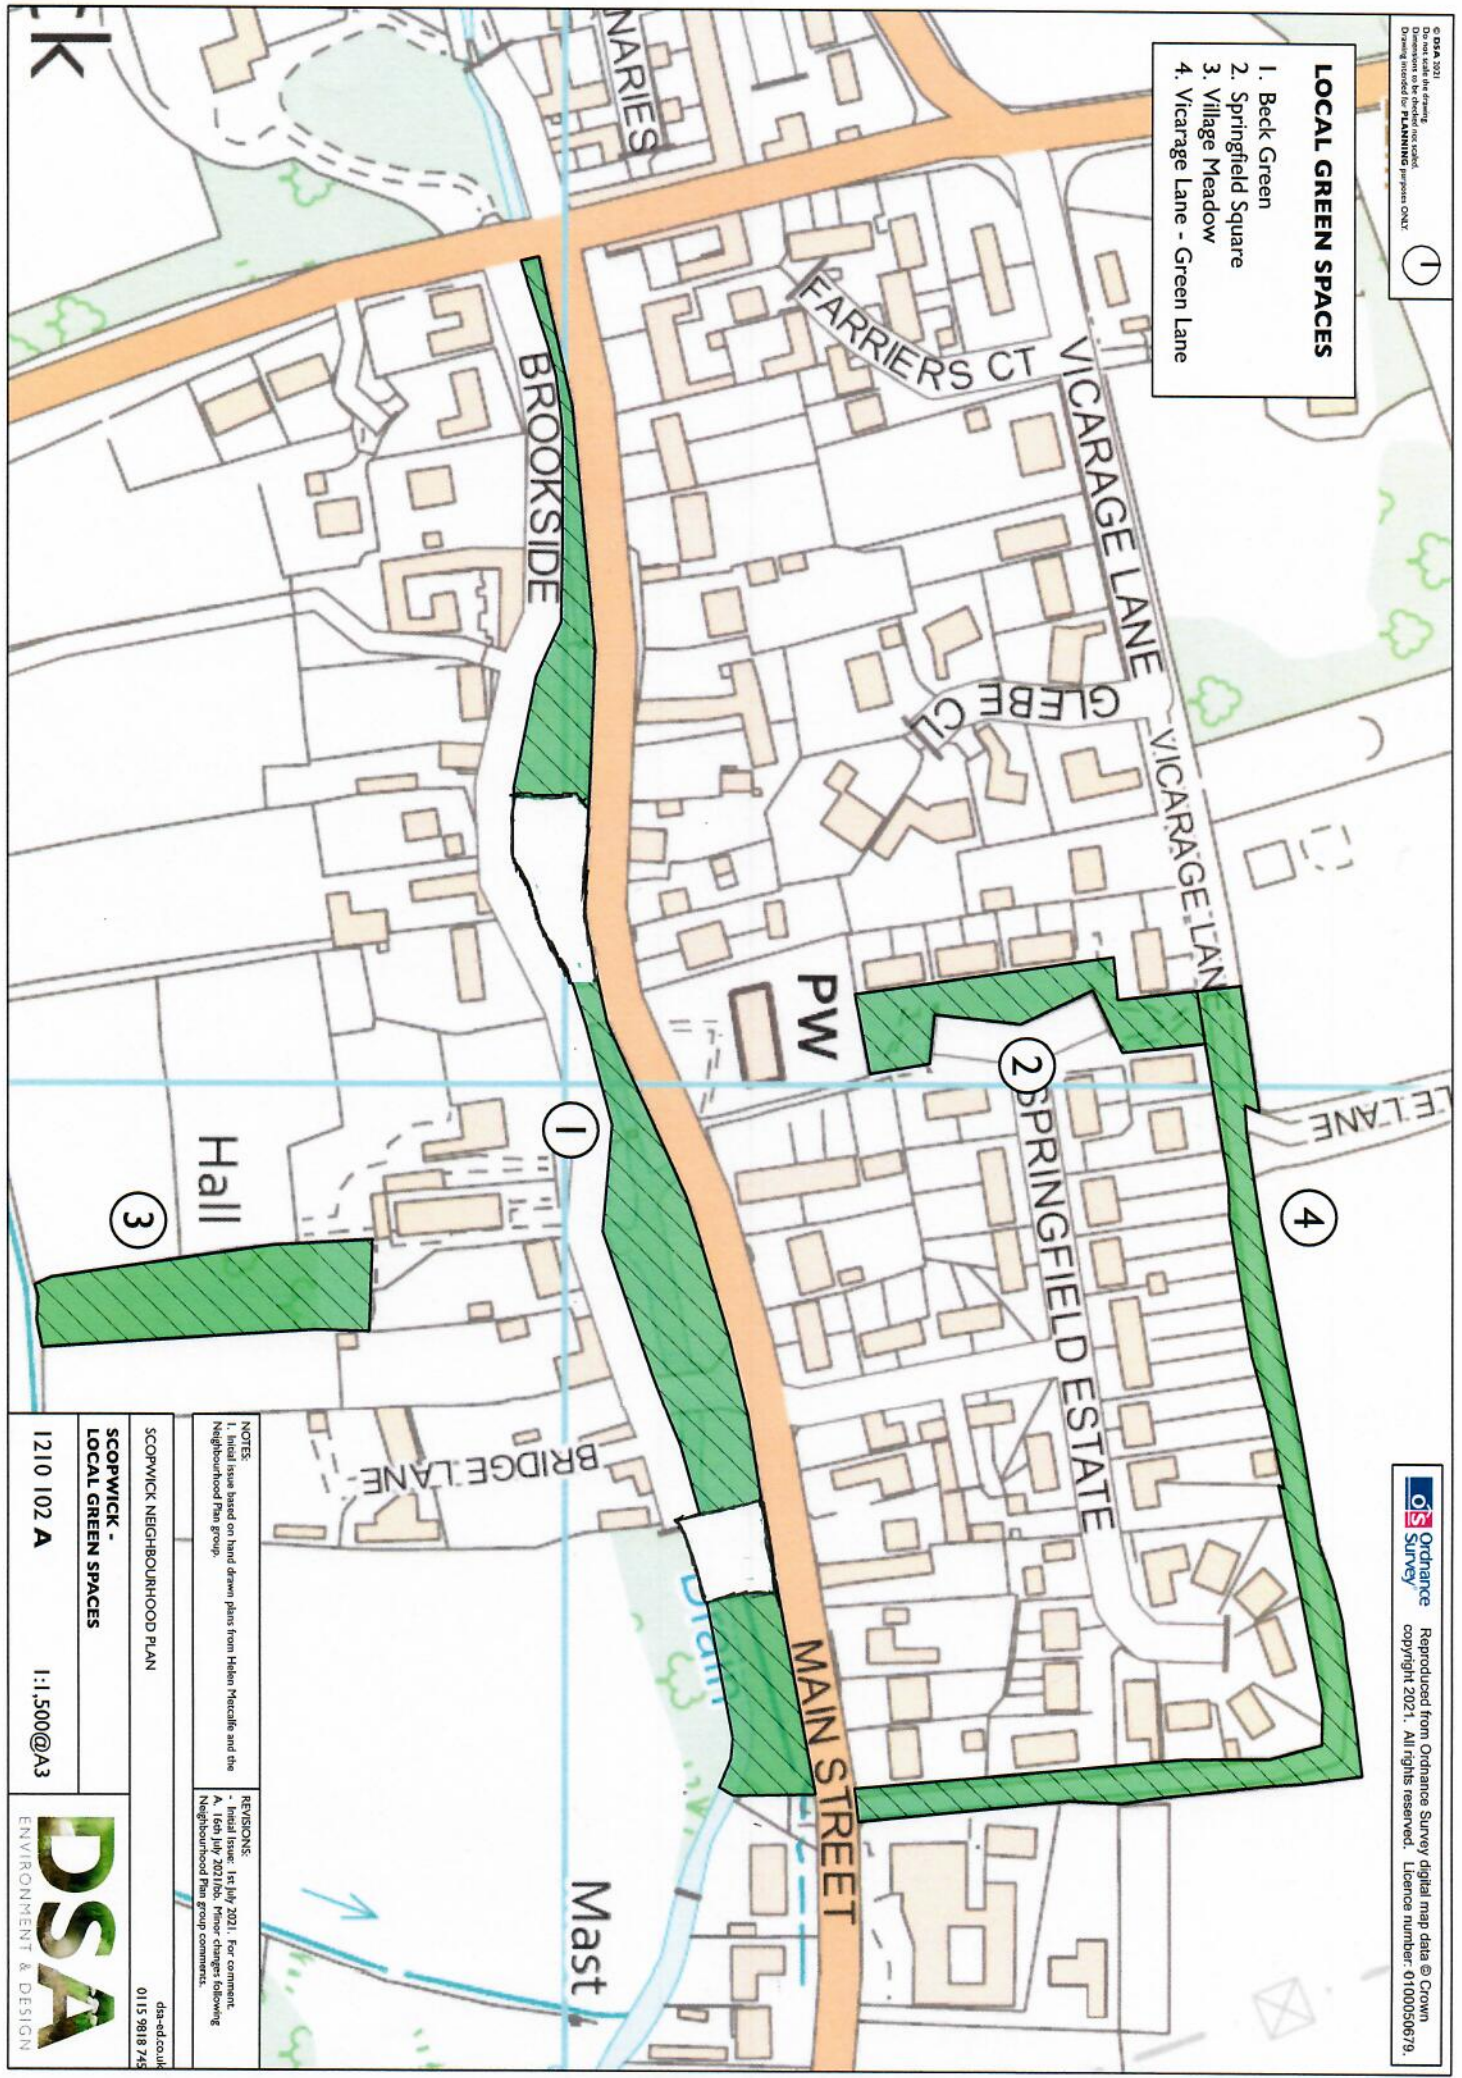

LOCAL GREEN SPACES

1. Beck Green
2. Springfield Square
3. Village Meadow
4. Vicarage Lane - Green Lane

NOTES:
 1. Issues based on hand drawn plans from Helen Metcalfe and the Neighbourhood Plan Group.
 2. REVISIONS:
 1st July 2021: For comment.
 2nd July 2021: Minor changes following Neighbourhood Plan group comments.

SCOPWICK NEIGHBOURHOOD PLAN
 dsa-ed.co.uk
 0115 9818 745

SCOPWICK - LOCAL GREEN SPACES

1210 102 A I:1,500@A3