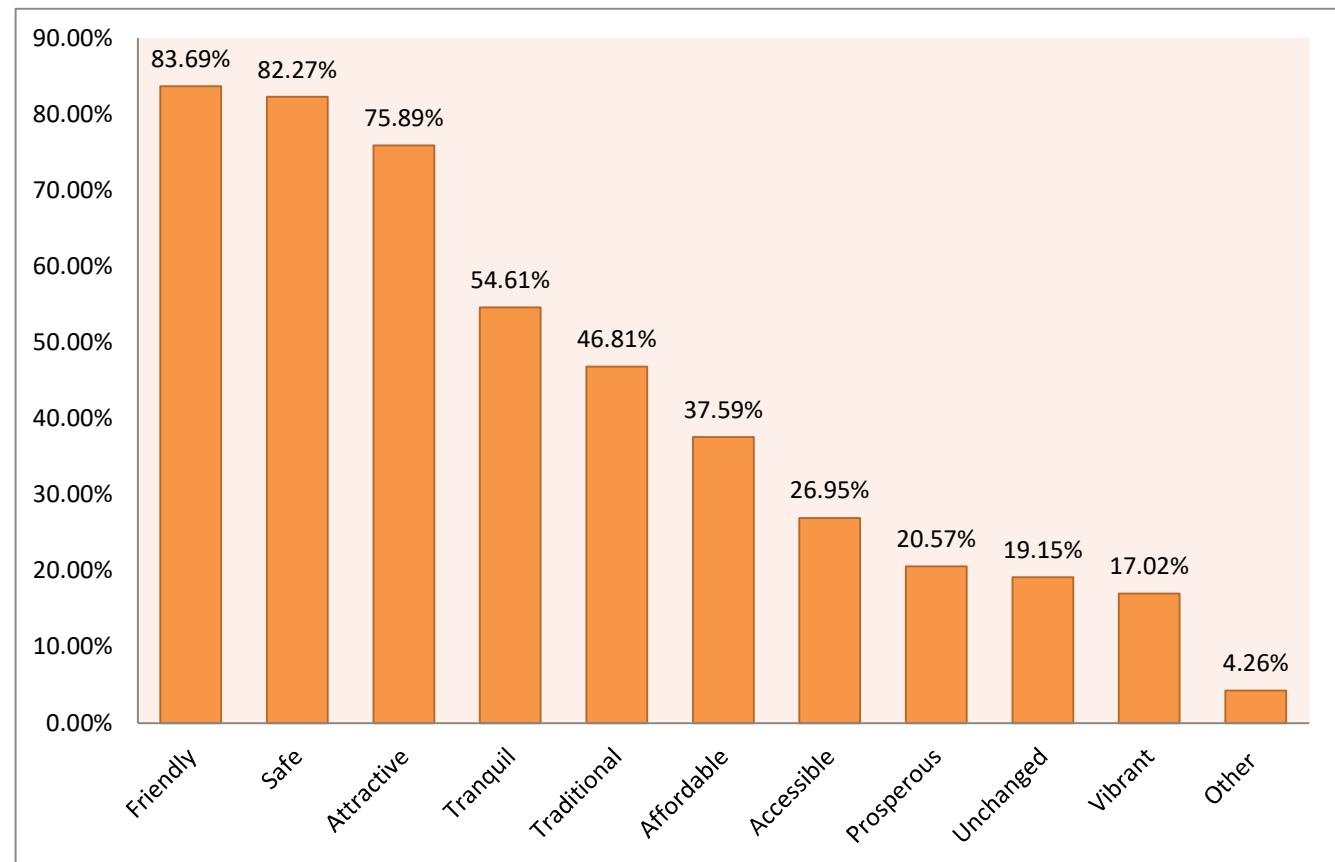

How would you like the Parish described in 10-20 years time? (please tick up to 5)

Answer Choices	Responses	
	Skipped	5
	Answered	141
Friendly	83.69%	118
Safe	82.27%	116
Attractive	75.89%	107
Tranquil	54.61%	77
Traditional	46.81%	66
Affordable	37.59%	53
Accessible	26.95%	38
Prosperous	20.57%	29
Unchanged	19.15%	27
Vibrant	17.02%	24
Other	4.26%	6

Other (all from Scopwick)

Rural (2)

More 'energy' in the village

And ducks on the beck and daffodils in Spring

We moved to the village 15 years ago for a quite life and want to keep it that way

A vibrant community in a traditional setting

Unchanged

Scopwick 18 (17%)

Kirkby 9 (24%)