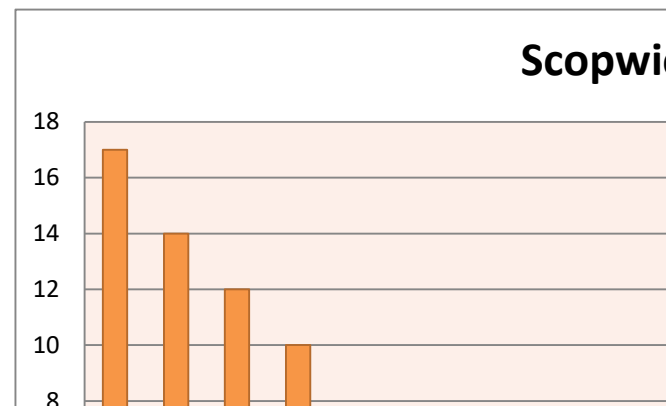

**Answered 133**  
**Skipped 13**

Scopwich and Scopwich Heath

Grid Reference	Frequency
H9	17
H6	14
H3	12
H2	10
H7	7
H5	6
H13	5
H1	4
H8	4
H9A	4
H5A	3
H10	3
H11	3
H14	3
H4	1
H12	1
P1	1
P2	0

Kirkby Green

Grid Reference	Frequency
KH4	6
KH3	4
KH1	3
KH7	2

KH6	2
KH2	2
KH5	1
P4	0
P3	0

**ck**