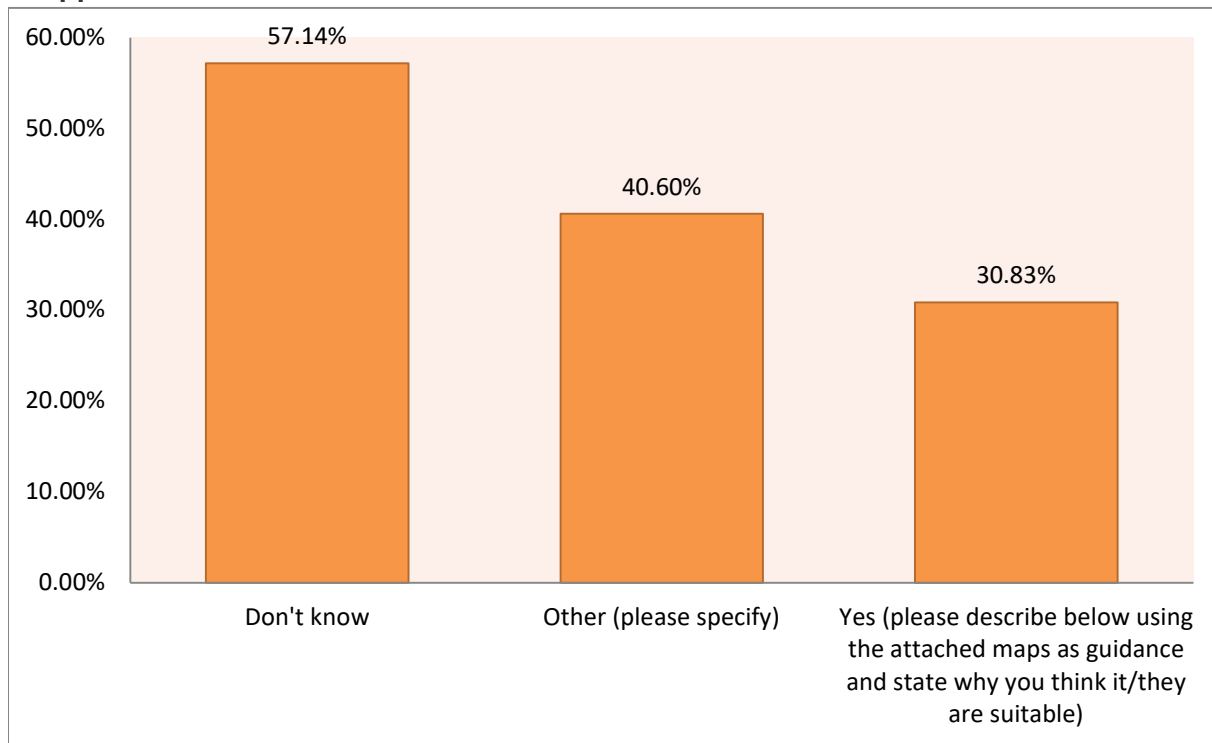

**Answered 133**  
**Skipped 13**

Scopwich and Scopwich Heath

Grid Reference	Frequency
H9	17
H6	14
H3	12
H2	10
H7	7
H5	6
H13	5
H1	4
H8	4
H9A	4
H5A	3
H10	3
H11	3
H14	3
H4	1
H12	1
P1	1
P2	0

Kirkby Green

Grid Reference	Frequency
KH4	6
KH3	4
KH1	3
KH7	2