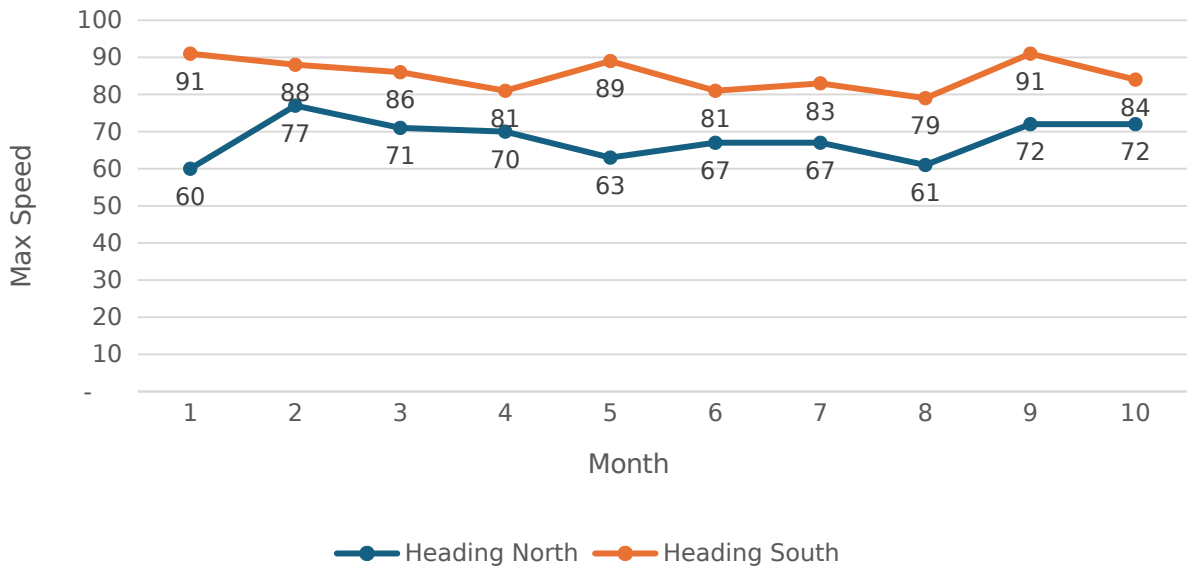

Scopwick & Kirkby Green Parish Council

B1188 - Speed Data

September 2024

Maximum Speed Banding

Average Speed Banding

Number of Vehicles by Hour of Day

Max Speed By Hour of Day

Average Speed by Month

Max Speed by Month

Max Speed By Day of Week

Ave Speed By Day of Week

Max Speeds by Hour and Day

Ave Speeds by Hour and Day

Ave Speed By Hour of Day

Number of Vehicles by Month

Average Speed Banding by Month