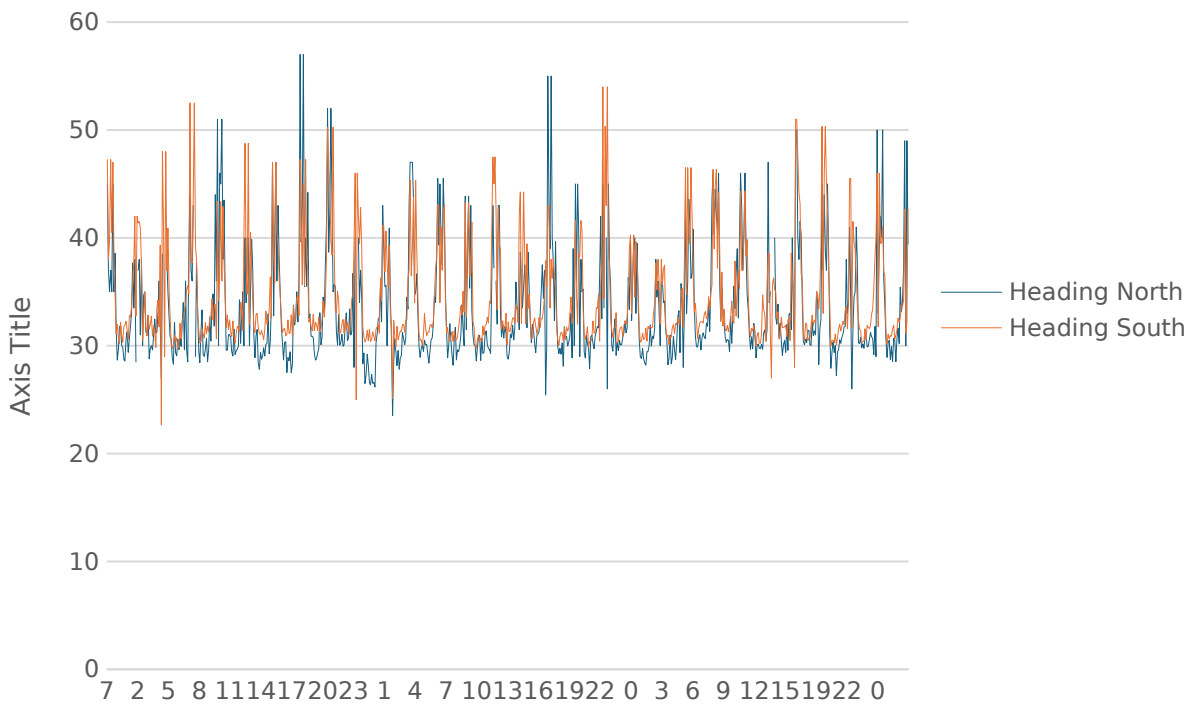

Max Speed by Month

Max Speed By Day of Week

Ave Speed By Day of Week

Max Speeds by Hour and Day

Ave Speeds by Hour and Day

Ave Speed By Hour of Day

Number of Vehicles by Month

Average Speed Banding by Month