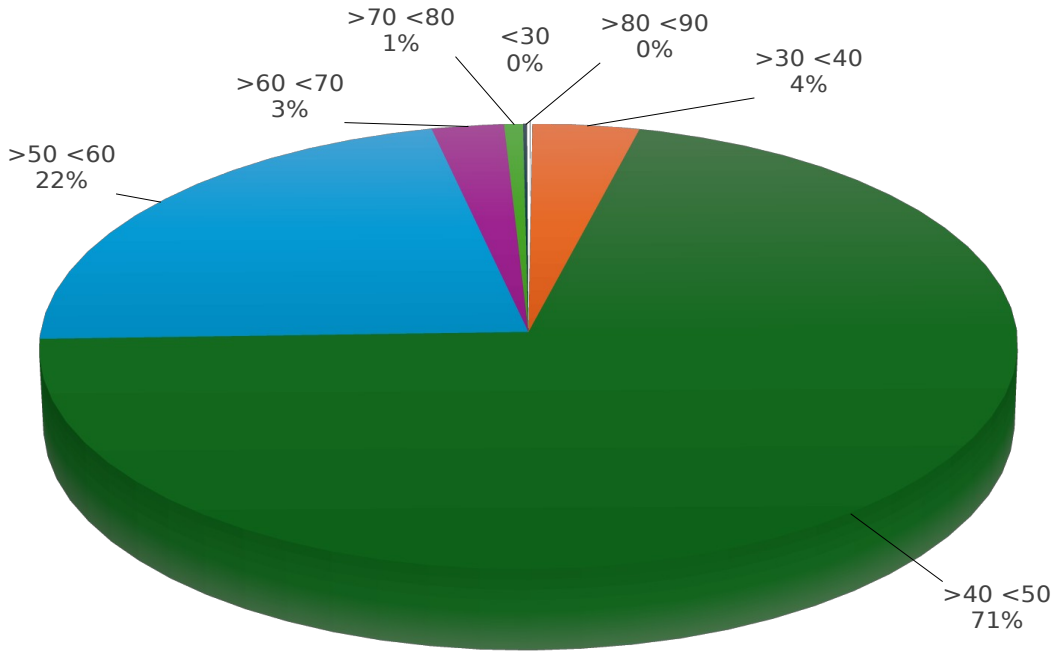

Scopwick & Kirkby Green Parish Council

B1188 - Speed Data

September 2024

Maximum Speed Banding

Average Speed Banding

Number of Vehicles by Hour of Day

Max Speed By Hour of Day

Average Speed by Month

Max Speed by Month

Max Speed By Day of Week

Ave Speed By Day of Week

Max Speeds by Hour and Day

Ave Speeds by Hour and Day

Ave Speed By Hour of Day

Number of Vehicles by Month

Average Speed Banding by Month