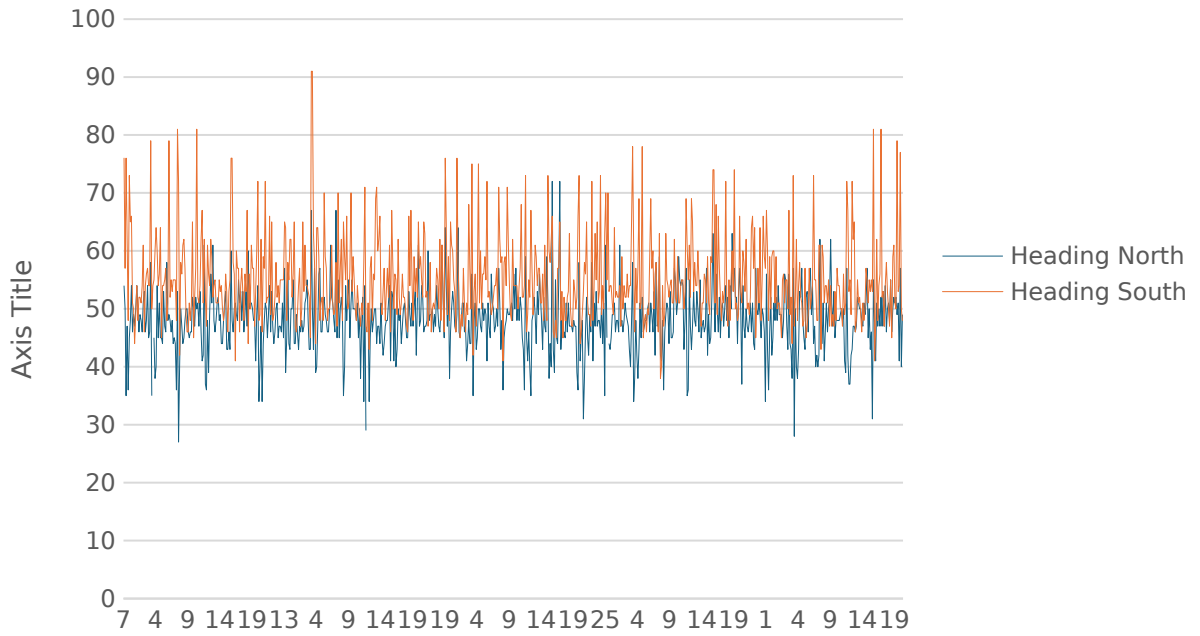

Max Speed by Month

Max Speed By Day of Week

Ave Speed By Day of Week

Max Speeds by Hour and Day

Ave Speeds by Hour and Day

Ave Speed By Hour of Day

Number of Vehicles by Month

Average Speed Banding by Month