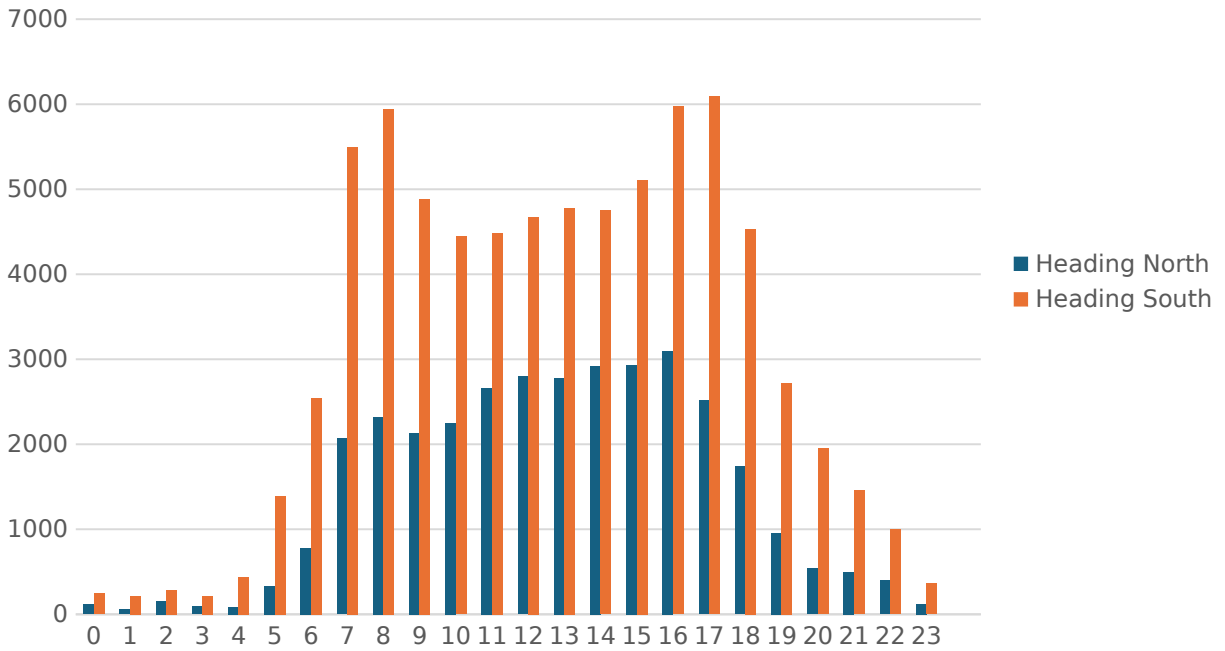

Scopwick & Kirkby Green Parish Council

B1188 - Speed Data

September 2024

Maximum Speed Banding

Average Speed Banding

Number of Vehicles by Hour of Day

Max Speed By Hour of Day

Average Speed by Month

Max Speed by Month

Max Speed By Day of Week

Ave Speed By Day of Week

Max Speeds by Hour and Day

Ave Speeds by Hour and Day

Ave Speed By Hour of Day

Number of Vehicles by Month

Average Speed Banding by Month