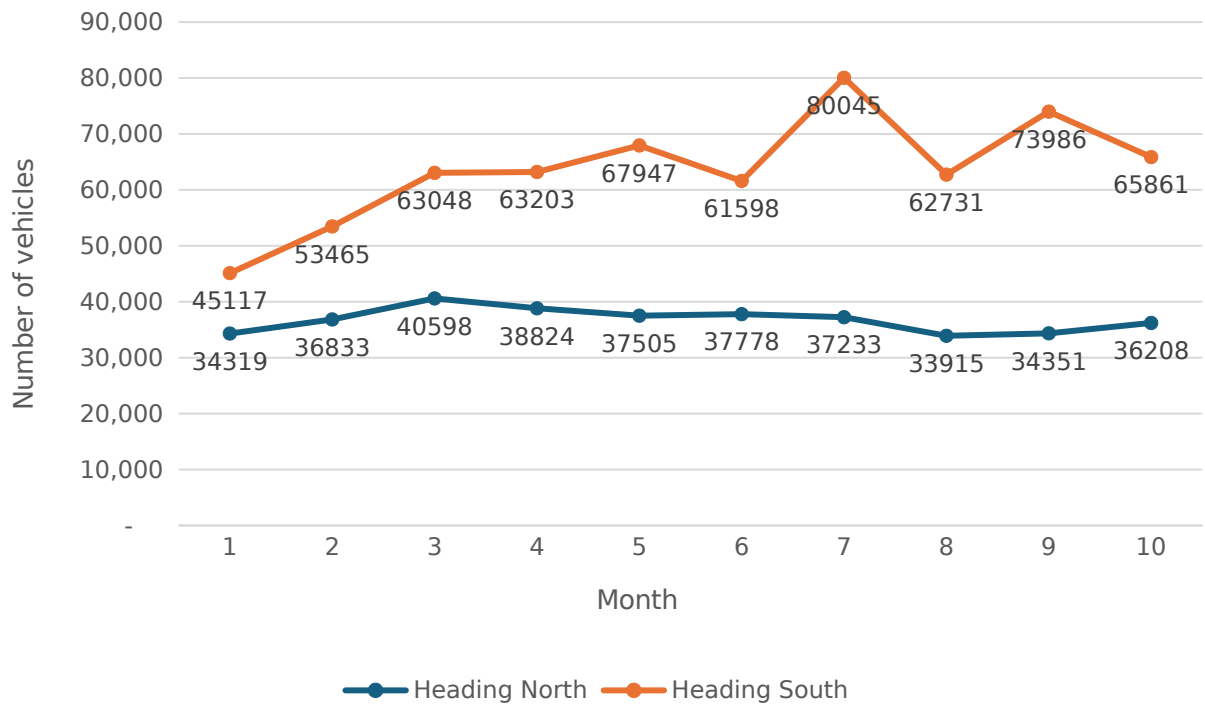

Max Speed by Month

Max Speed By Day of Week

Ave Speed By Day of Week

Max Speeds by Hour and Day

Ave Speeds by Hour and Day

Ave Speed By Hour of Day

Number of Vehicles by Month

Average Speed Banding by Month