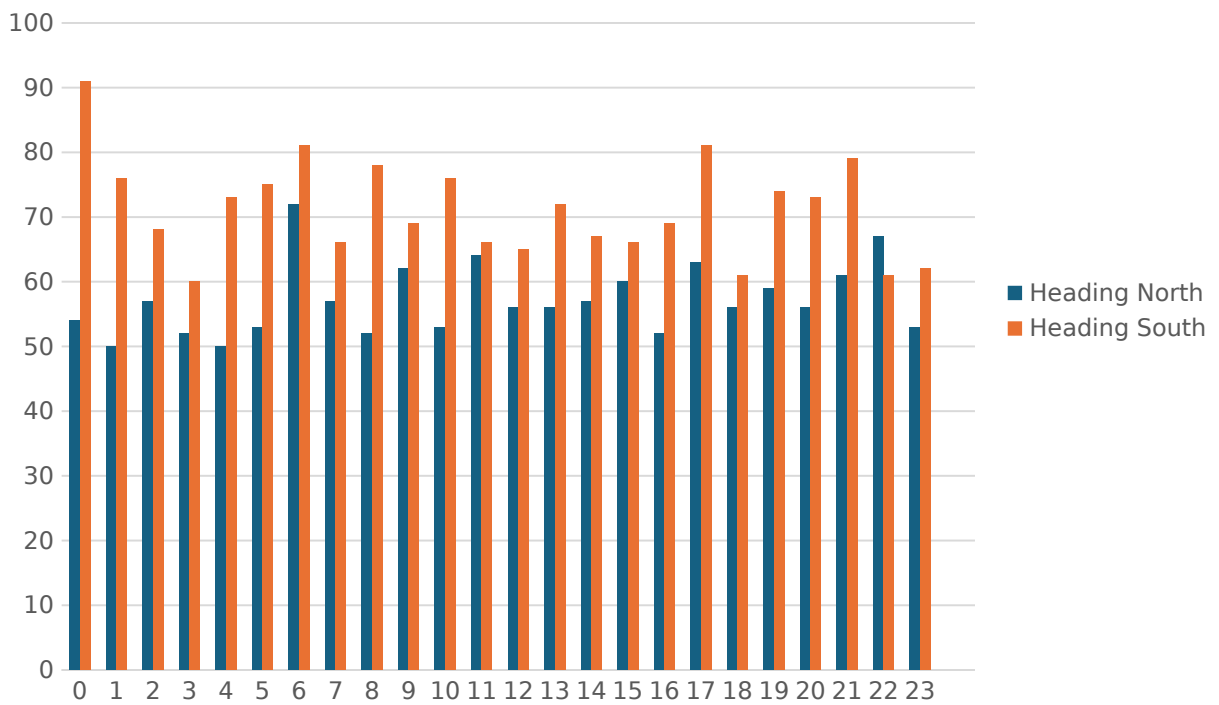

Scopwick & Kirkby Green Parish Council

B1188 - Speed Data

September 2024

Maximum Speed Banding

Average Speed Banding

Number of Vehicles by Hour of Day

Max Speed By Hour of Day

Average Speed by Month

Max Speed by Month

Max Speed By Day of Week

Ave Speed By Day of Week

Max Speeds by Hour and Day

Ave Speeds by Hour and Day

Ave Speed By Hour of Day

Number of Vehicles by Month

Average Speed Banding by Month