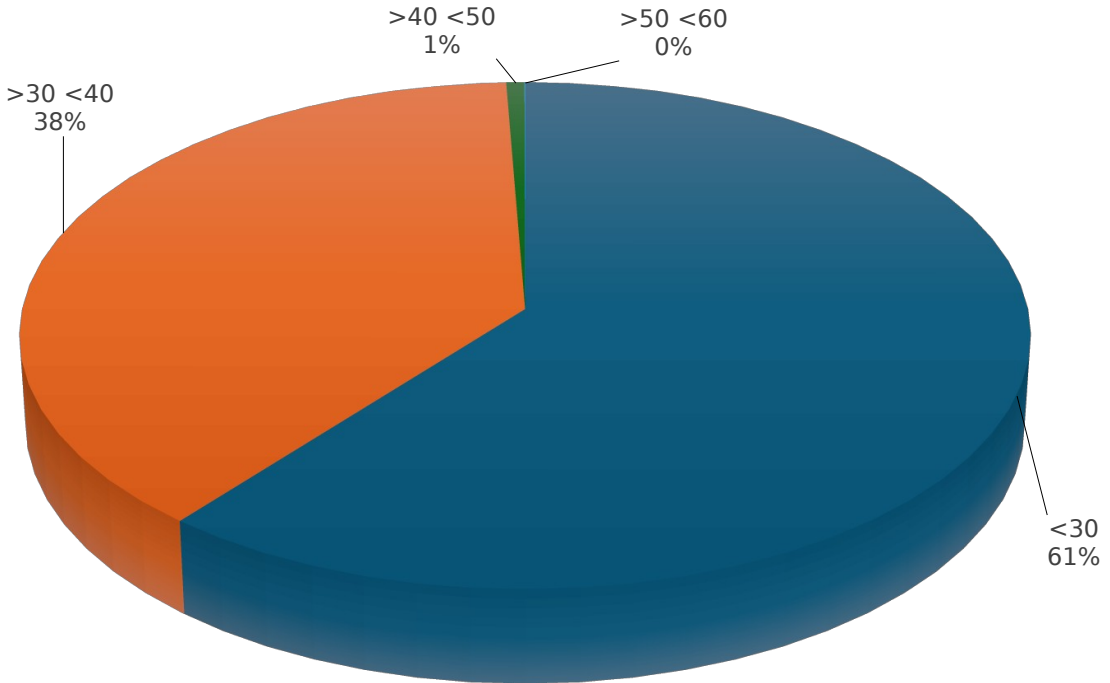

Scopwick & Kirkby Green Parish Council

B1188 - Speed Data

September 2024

Maximum Speed Banding

Average Speed Banding

Number of Vehicles by Hour of Day

Max Speed By Hour of Day

Average Speed by Month

Max Speed by Month

Max Speed By Day of Week

Ave Speed By Day of Week

Max Speeds by Hour and Day

Ave Speeds by Hour and Day

Ave Speed By Hour of Day

Number of Vehicles by Month

Average Speed Banding by Month