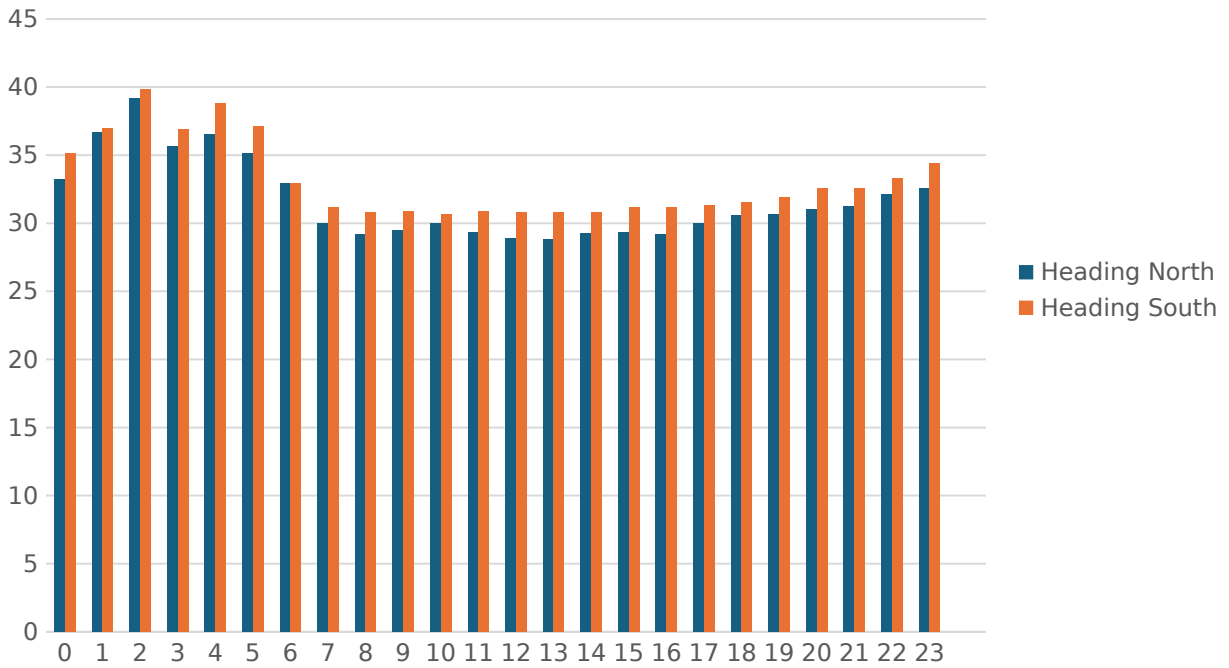

Max Speed by Month

Max Speed By Day of Week

Ave Speed By Day of Week

Max Speeds by Hour and Day

Ave Speeds by Hour and Day

Ave Speed By Hour of Day

Number of Vehicles by Month

Average Speed Banding by Month