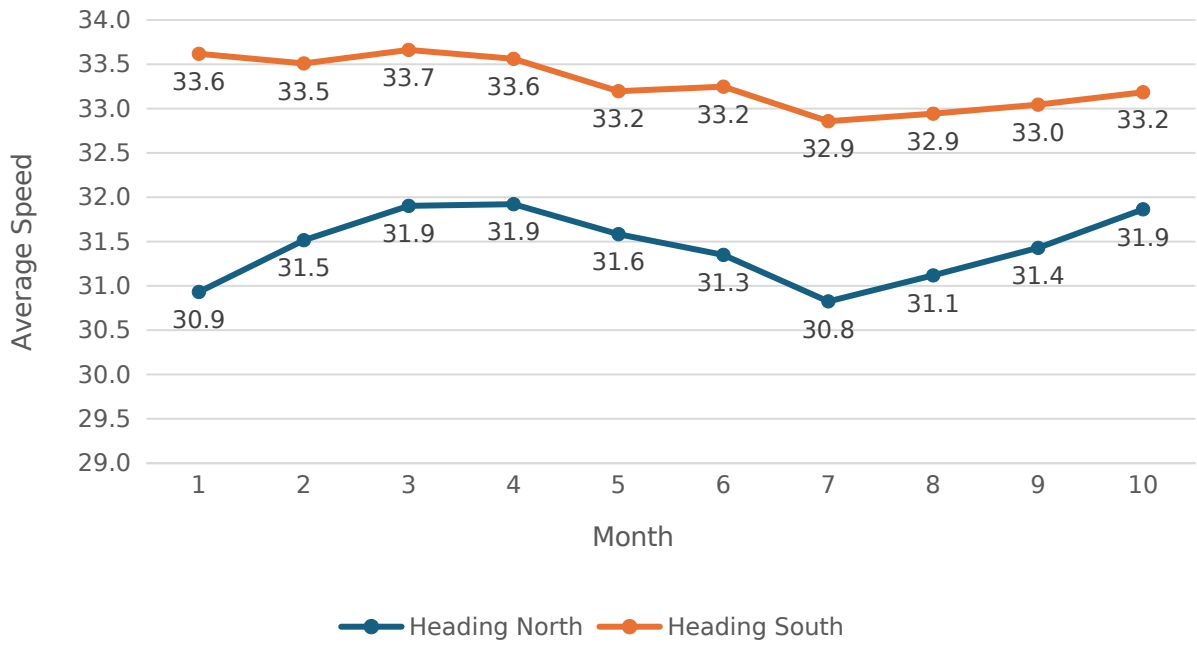

Scopwick & Kirkby Green Parish Council

B1188 - Speed Data

September 2024

Maximum Speed Banding

Average Speed Banding

Number of Vehicles by Hour of Day

Max Speed By Hour of Day

Average Speed by Month

Max Speed by Month

Max Speed By Day of Week

Ave Speed By Day of Week

Max Speeds by Hour and Day

Ave Speeds by Hour and Day

Ave Speed By Hour of Day

Number of Vehicles by Month

Average Speed Banding by Month