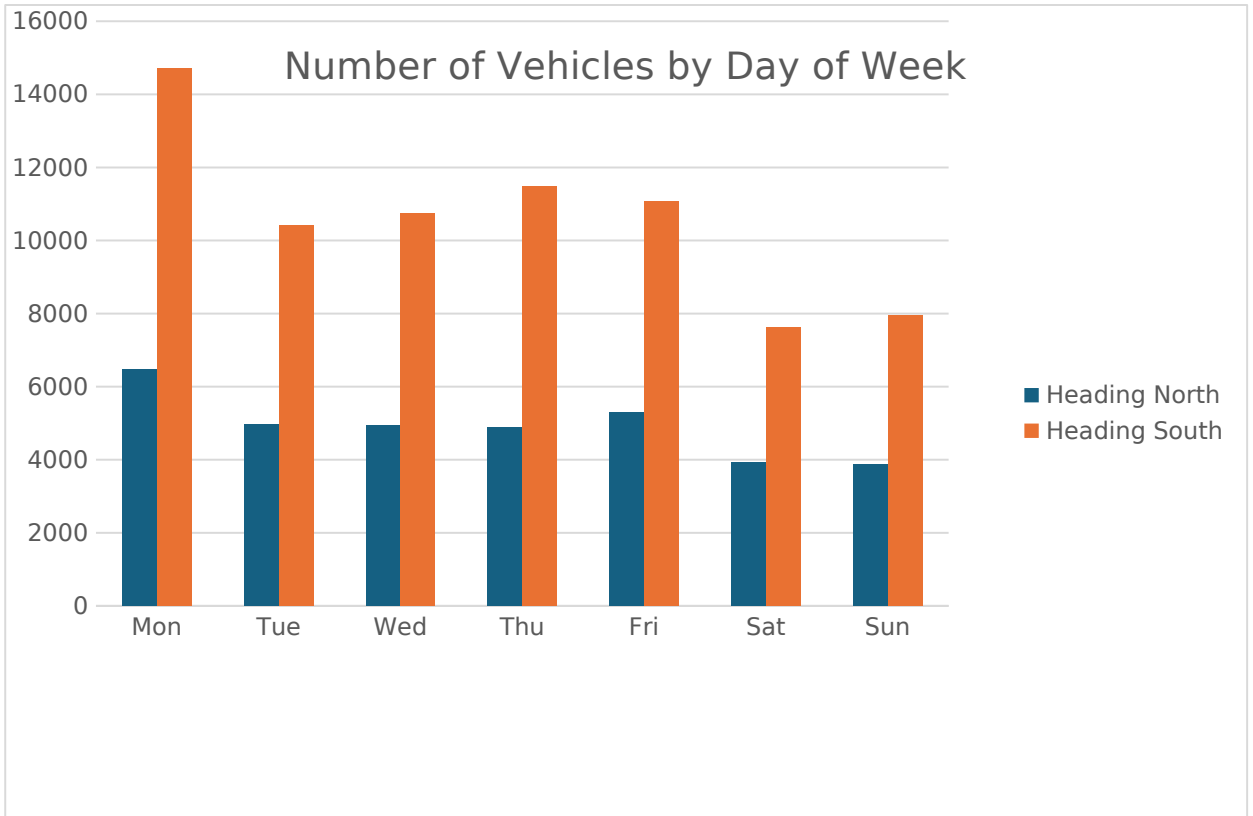

Scopwick & Kirkby Green Parish Council

B1188 - Speed Data

September 2024

Maximum Speed Banding

Average Speed Banding

Number of Vehicles by Hour of Day

Max Speed By Hour of Day

Average Speed by Month

Max Speed by Month

Max Speed By Day of Week

Ave Speed By Day of Week

Max Speeds by Hour and Day

Ave Speeds by Hour and Day

Ave Speed By Hour of Day

Number of Vehicles by Month

Average Speed Banding by Month