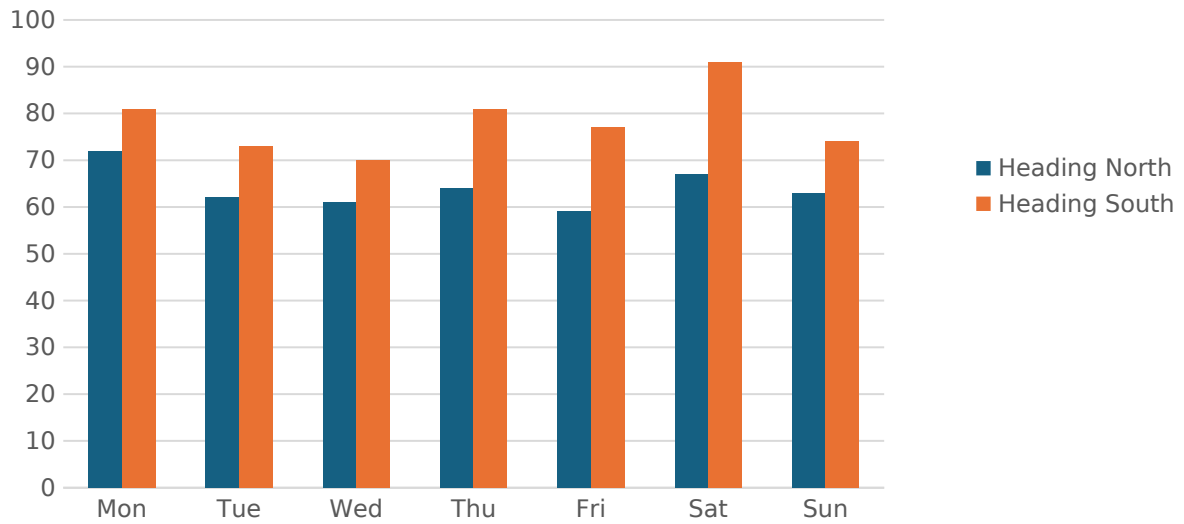

Scopwick & Kirkby Green Parish Council

B1188 - Speed Data

September 2024

Maximum Speed Banding

Average Speed Banding

Number of Vehicles by Hour of Day

Max Speed By Hour of Day

Average Speed by Month

Max Speed by Month

Max Speed By Day of Week

Ave Speed By Day of Week

Max Speeds by Hour and Day

Ave Speeds by Hour and Day

Ave Speed By Hour of Day

Number of Vehicles by Month

Average Speed Banding by Month