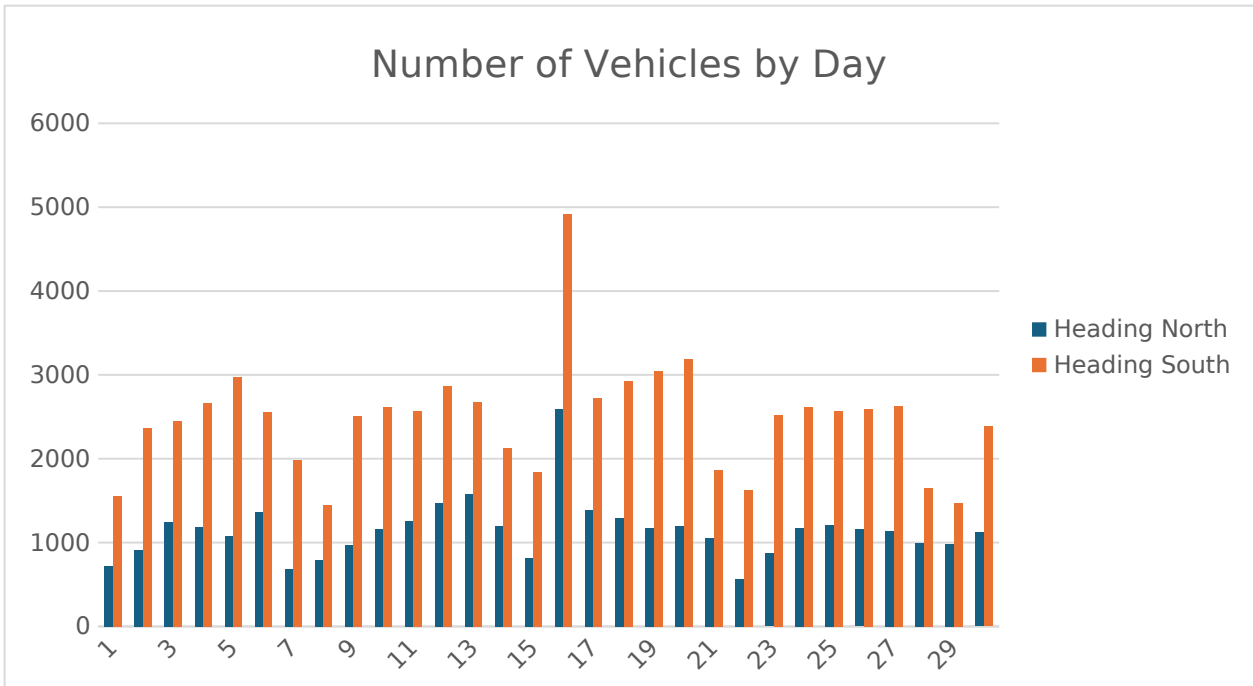

Scopwick & Kirkby Green Parish Council

B1188 - Speed Data

September 2024

Maximum Speed Banding

Average Speed Banding

Number of Vehicles by Hour of Day

Max Speed By Hour of Day

Average Speed by Month

Max Speed by Month

Max Speed By Day of Week

Ave Speed By Day of Week

Max Speeds by Hour and Day

Ave Speeds by Hour and Day

Ave Speed By Hour of Day

Number of Vehicles by Month

Average Speed Banding by Month