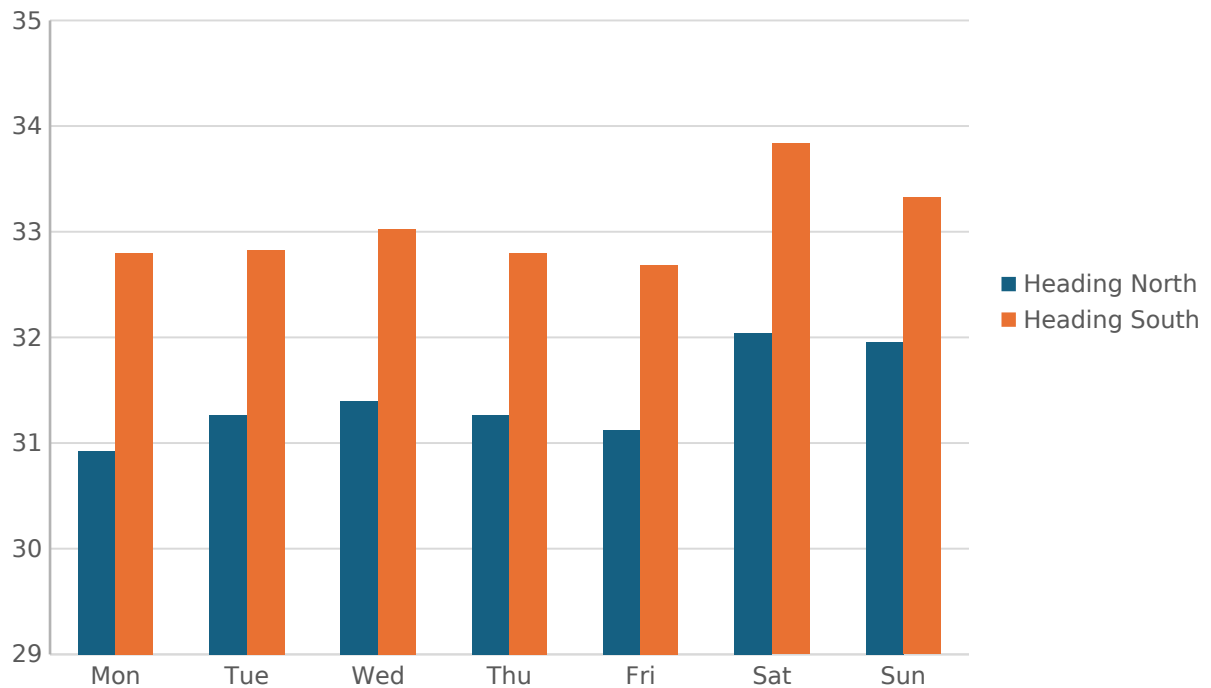

Scopwick & Kirkby Green Parish Council

B1188 - Speed Data

September 2024

Maximum Speed Banding

Average Speed Banding

Number of Vehicles by Hour of Day

Max Speed By Hour of Day

Average Speed by Month

Max Speed by Month

Max Speed By Day of Week

Ave Speed By Day of Week

Max Speeds by Hour and Day

Ave Speeds by Hour and Day

Ave Speed By Hour of Day

Number of Vehicles by Month

Average Speed Banding by Month