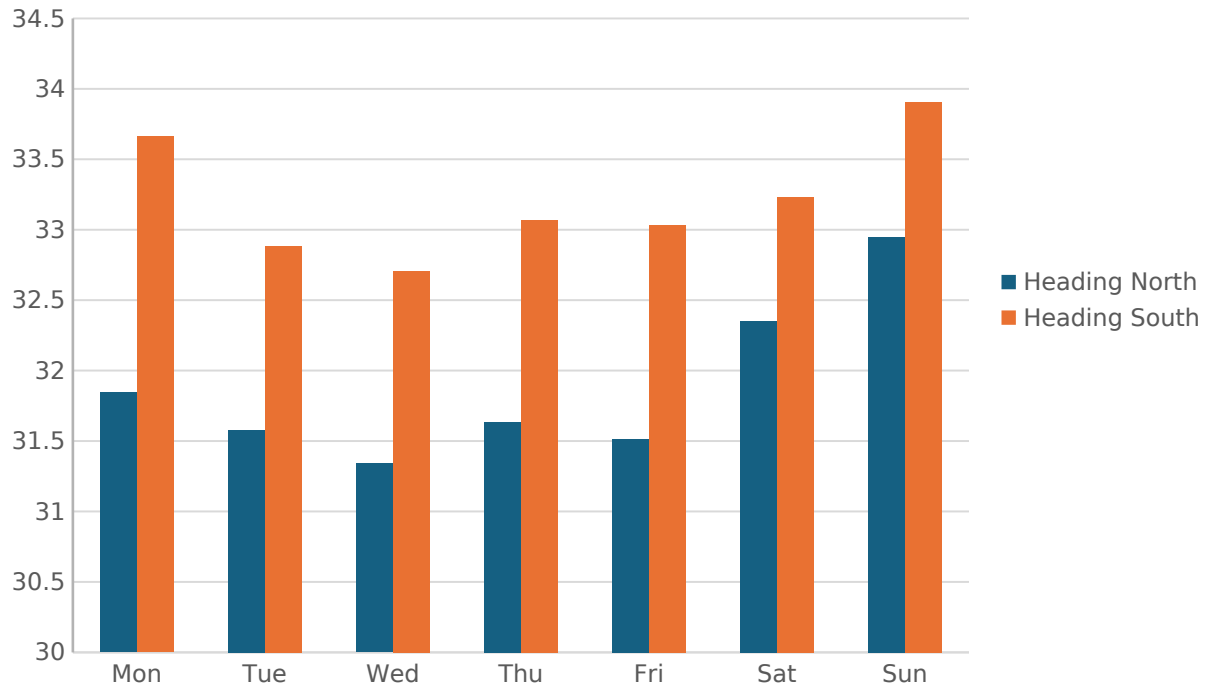

Scopwick & Kirkby Green Parish Council

B1188 - Speed Data

October 2024

Maximum Speed Banding

Average Speed Banding

Number of Vehicles by Hour of Day

Max Speed By Hour of Day

Average Speed by Month

Max Speed by Month

Max Speed By Day of Week

Ave Speed By Day of Week

Max Speeds by Hour and Day

Ave Speeds by Hour and Day

Ave Speed By Hour of Day

Number of Vehicles by Month

Average Speed Banding by Month