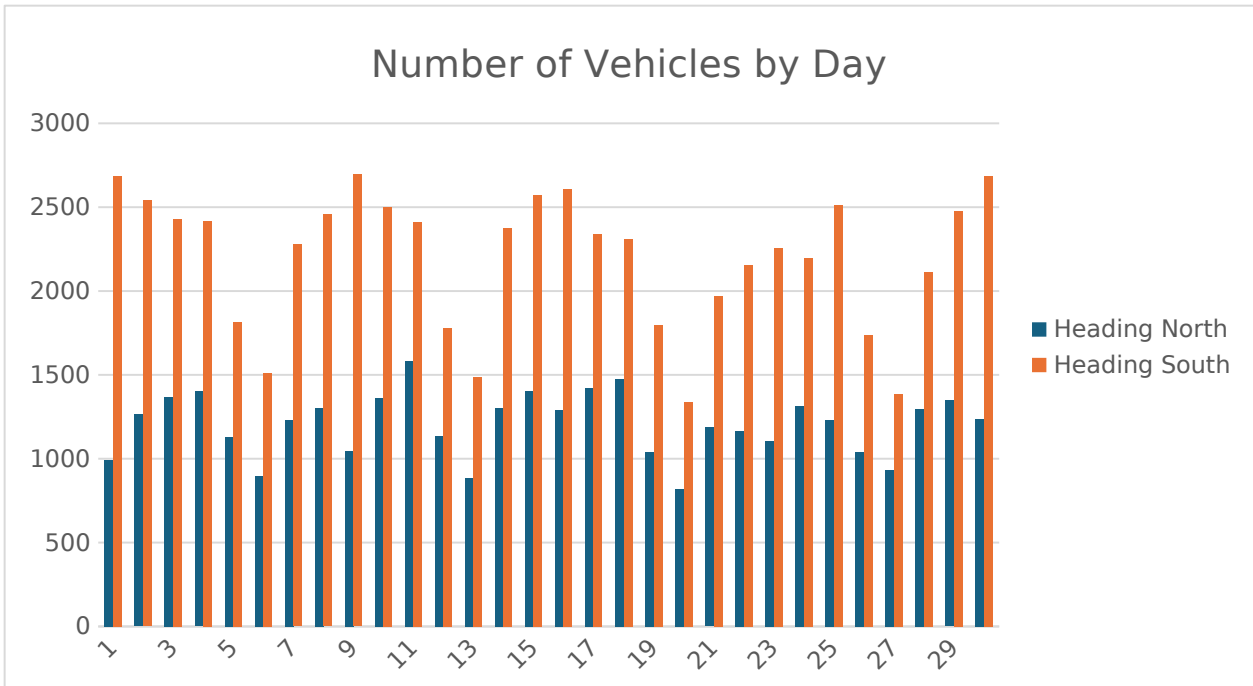

Scopwick & Kirkby Green Parish Council

B1188 - Speed Data

October 2024

Maximum Speed Banding

Average Speed Banding

Number of Vehicles by Hour of Day

Max Speed By Hour of Day

Average Speed by Month

Max Speed by Month

Max Speed By Day of Week

Ave Speed By Day of Week

Max Speeds by Hour and Day

Ave Speeds by Hour and Day

Ave Speed By Hour of Day

Number of Vehicles by Month

Average Speed Banding by Month