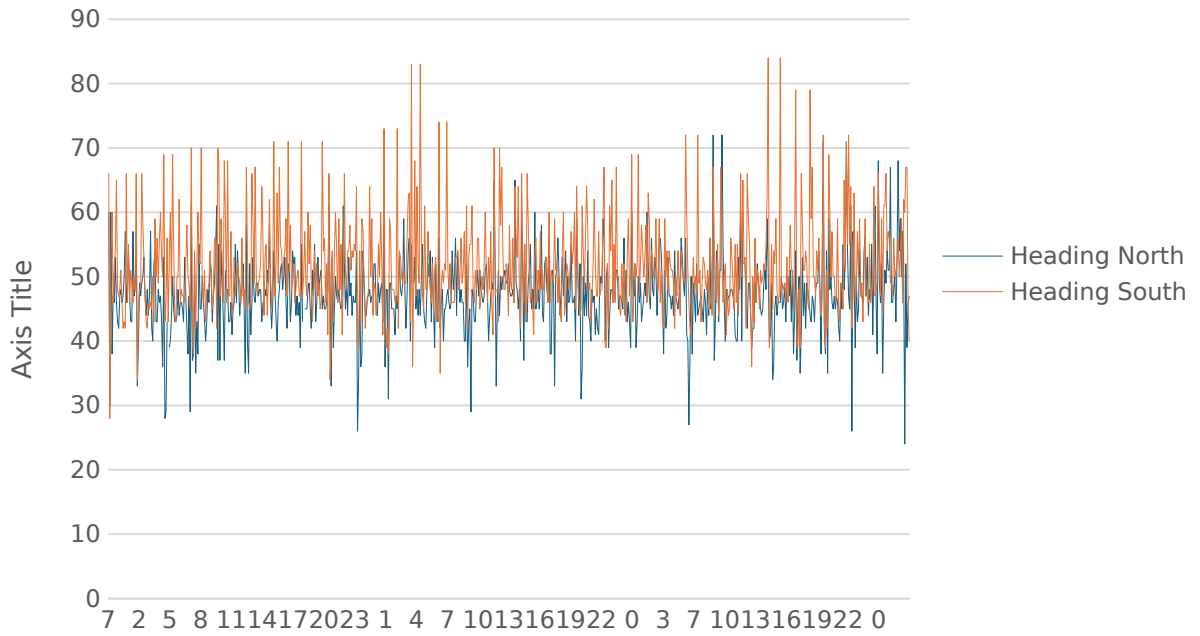

Max Speed by Month

Max Speed By Day of Week

Ave Speed By Day of Week

Max Speeds by Hour and Day

Ave Speeds by Hour and Day

Ave Speed By Hour of Day

Number of Vehicles by Month

Average Speed Banding by Month