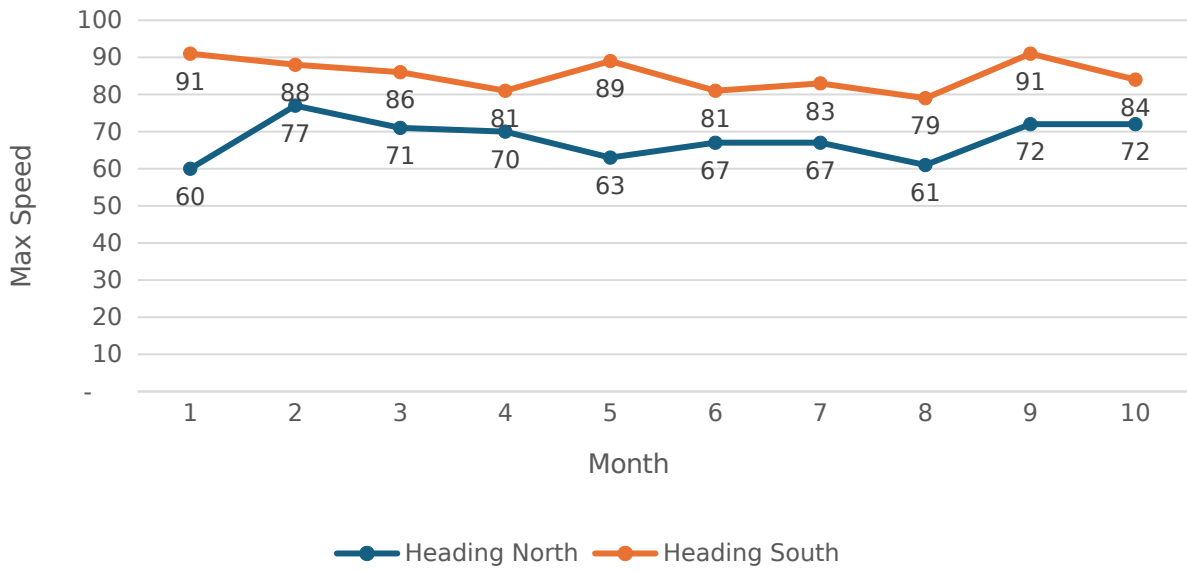

Scopwick & Kirkby Green Parish Council

B1188 - Speed Data

October 2024

Maximum Speed Banding

Average Speed Banding

Number of Vehicles by Hour of Day

Max Speed By Hour of Day

Average Speed by Month

Max Speed by Month

Max Speed By Day of Week

Ave Speed By Day of Week

Max Speeds by Hour and Day

Ave Speeds by Hour and Day

Ave Speed By Hour of Day

Number of Vehicles by Month

Average Speed Banding by Month