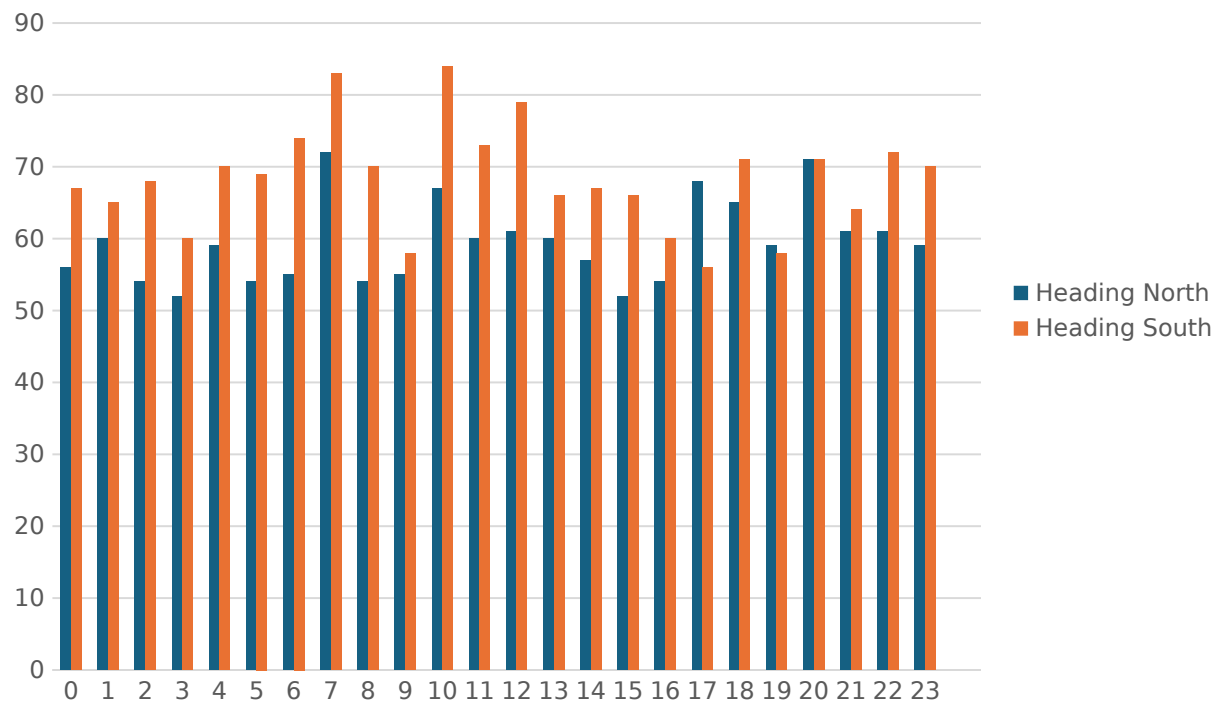

Scopwick & Kirkby Green Parish Council

B1188 - Speed Data

October 2024

Maximum Speed Banding

Average Speed Banding

Number of Vehicles by Hour of Day

Max Speed By Hour of Day

Average Speed by Month

Max Speed by Month

Max Speed By Day of Week

Ave Speed By Day of Week

Max Speeds by Hour and Day

Ave Speeds by Hour and Day

Ave Speed By Hour of Day

Number of Vehicles by Month

Average Speed Banding by Month