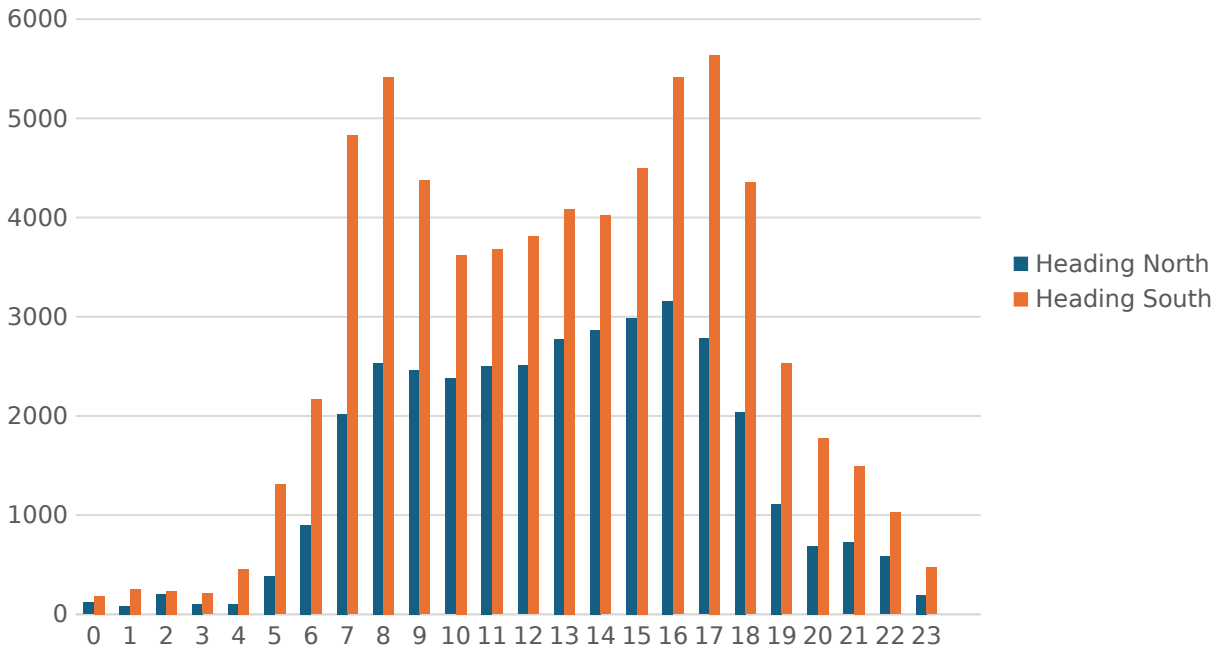

Scopwick & Kirkby Green Parish Council

B1188 - Speed Data

October 2024

Maximum Speed Banding

Average Speed Banding

Number of Vehicles by Hour of Day

Max Speed By Hour of Day

Average Speed by Month

Max Speed by Month

Max Speed By Day of Week

Ave Speed By Day of Week

Max Speeds by Hour and Day

Ave Speeds by Hour and Day

Ave Speed By Hour of Day

Number of Vehicles by Month

Average Speed Banding by Month