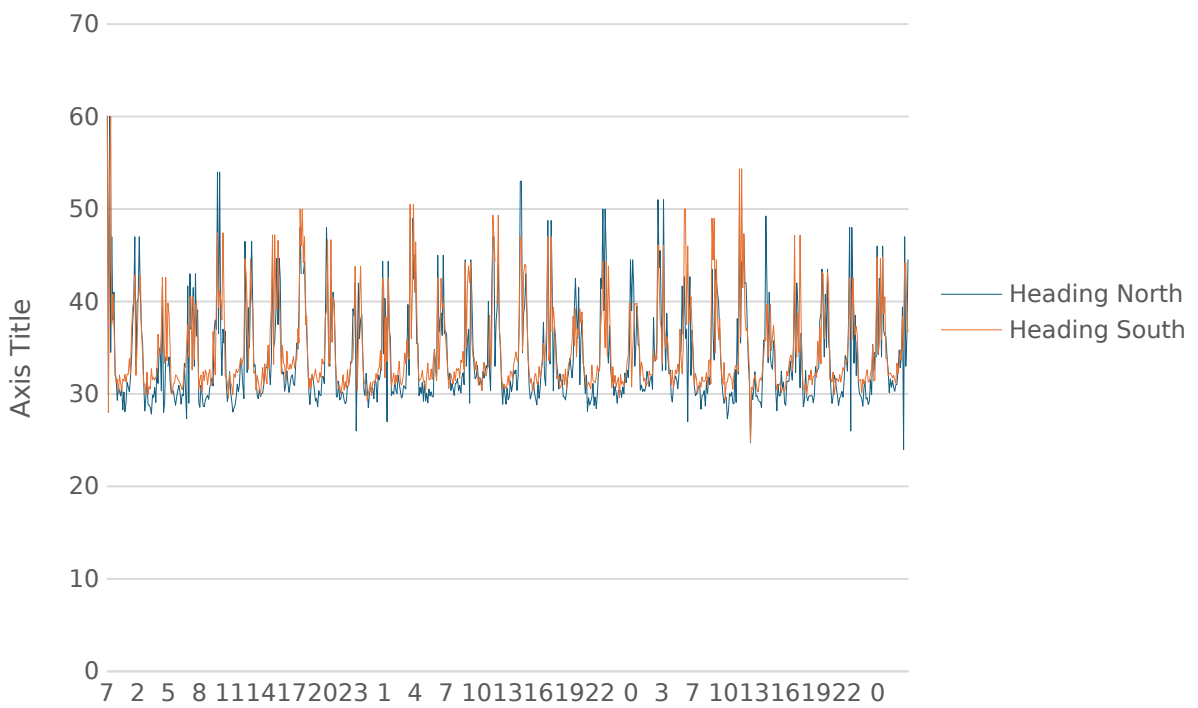

Max Speed by Month

Max Speed By Day of Week

Ave Speed By Day of Week

Max Speeds by Hour and Day

Ave Speeds by Hour and Day

Ave Speed By Hour of Day

Number of Vehicles by Month

Average Speed Banding by Month