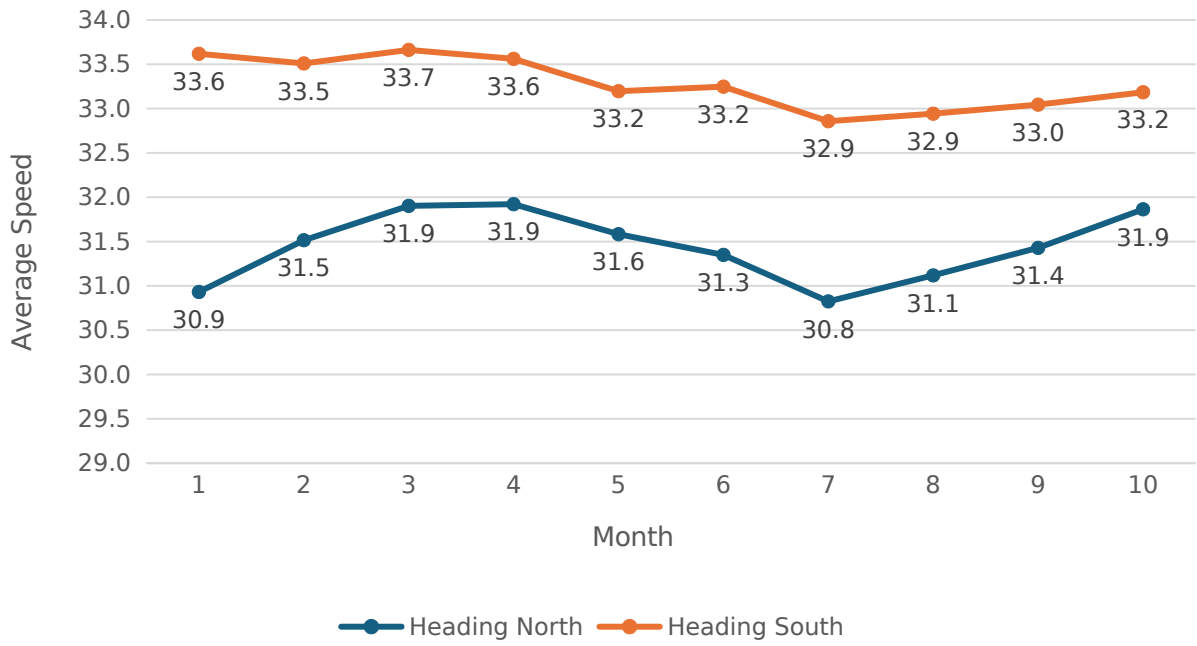

Scopwick & Kirkby Green Parish Council

B1188 - Speed Data

October 2024

Maximum Speed Banding

Average Speed Banding

Number of Vehicles by Hour of Day

Max Speed By Hour of Day

Average Speed by Month

Max Speed by Month

Max Speed By Day of Week

Ave Speed By Day of Week

Max Speeds by Hour and Day

Ave Speeds by Hour and Day

Ave Speed By Hour of Day

Number of Vehicles by Month

Average Speed Banding by Month