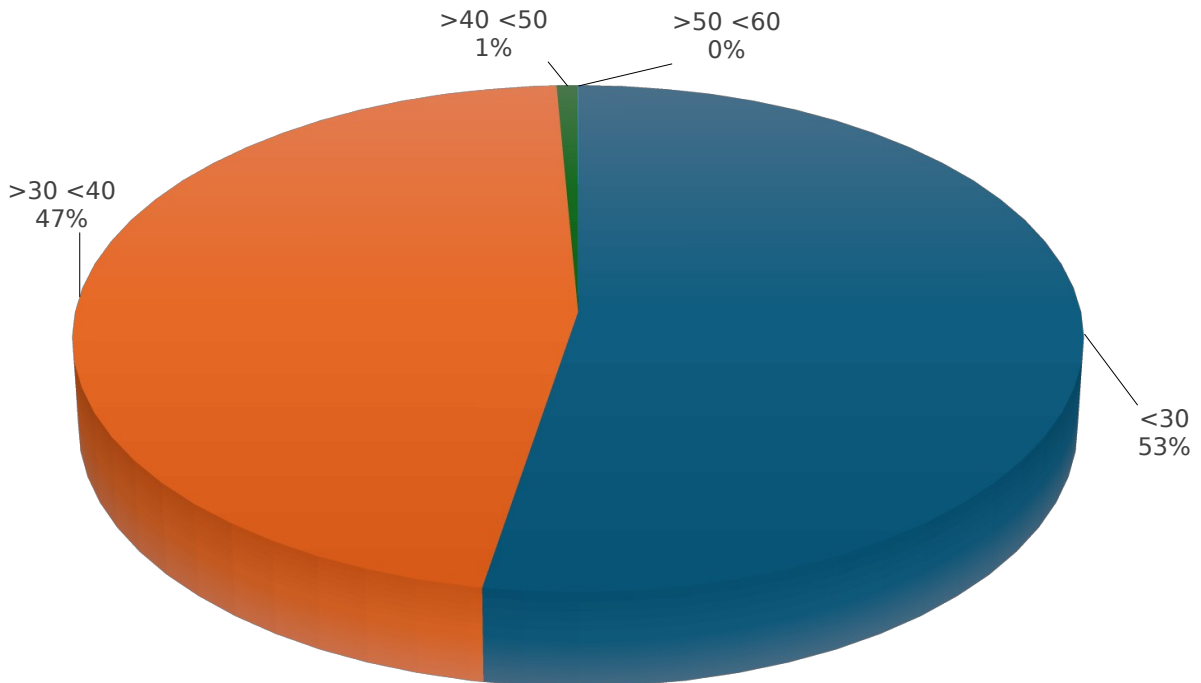

Scopwick & Kirkby Green Parish Council

B1188 - Speed Data

October 2024

Maximum Speed Banding

Average Speed Banding

Number of Vehicles by Hour of Day

Max Speed By Hour of Day

Average Speed by Month

Max Speed by Month

Max Speed By Day of Week

Ave Speed By Day of Week

Max Speeds by Hour and Day

Ave Speeds by Hour and Day

Ave Speed By Hour of Day

Number of Vehicles by Month

Average Speed Banding by Month