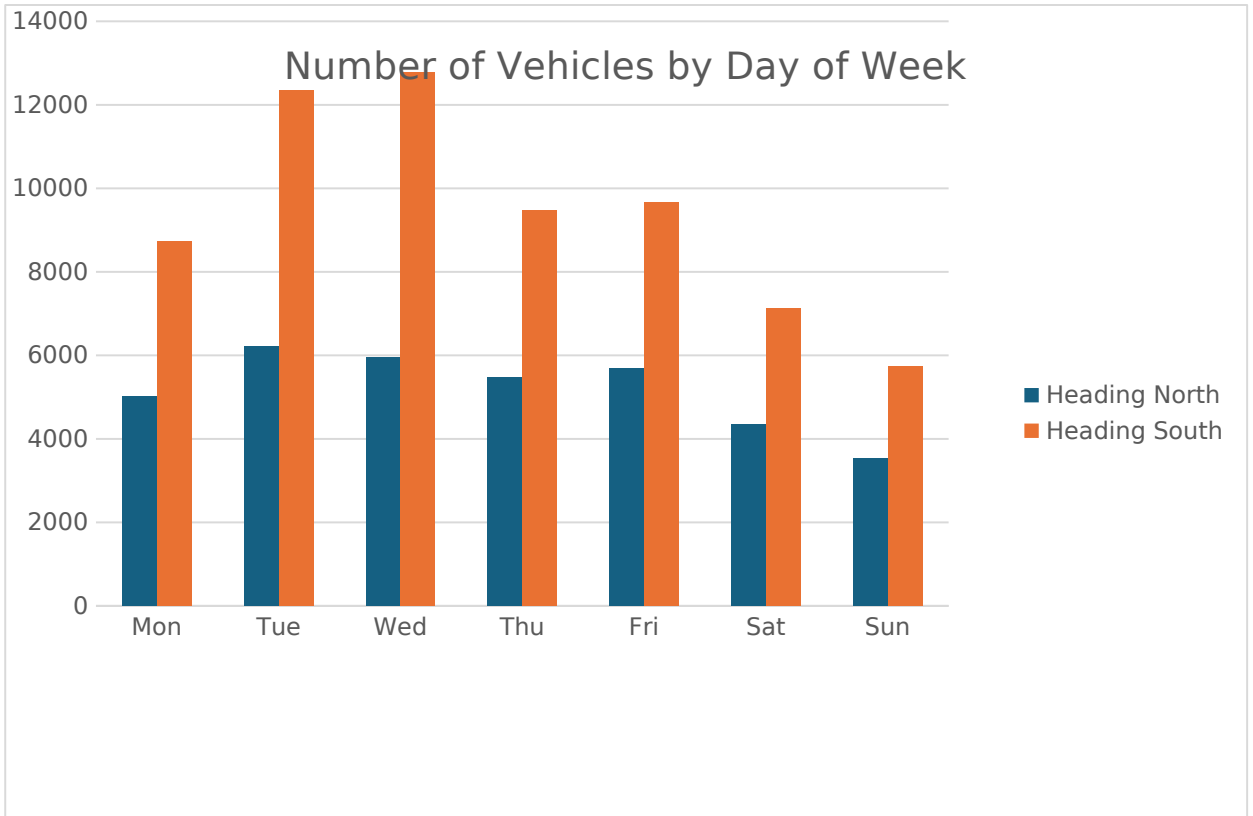

Scopwick & Kirkby Green Parish Council

B1188 - Speed Data

October 2024

Maximum Speed Banding

Average Speed Banding

Number of Vehicles by Hour of Day

Max Speed By Hour of Day

Average Speed by Month

Max Speed by Month

Max Speed By Day of Week

Ave Speed By Day of Week

Max Speeds by Hour and Day

Ave Speeds by Hour and Day

Ave Speed By Hour of Day

Number of Vehicles by Month

Average Speed Banding by Month