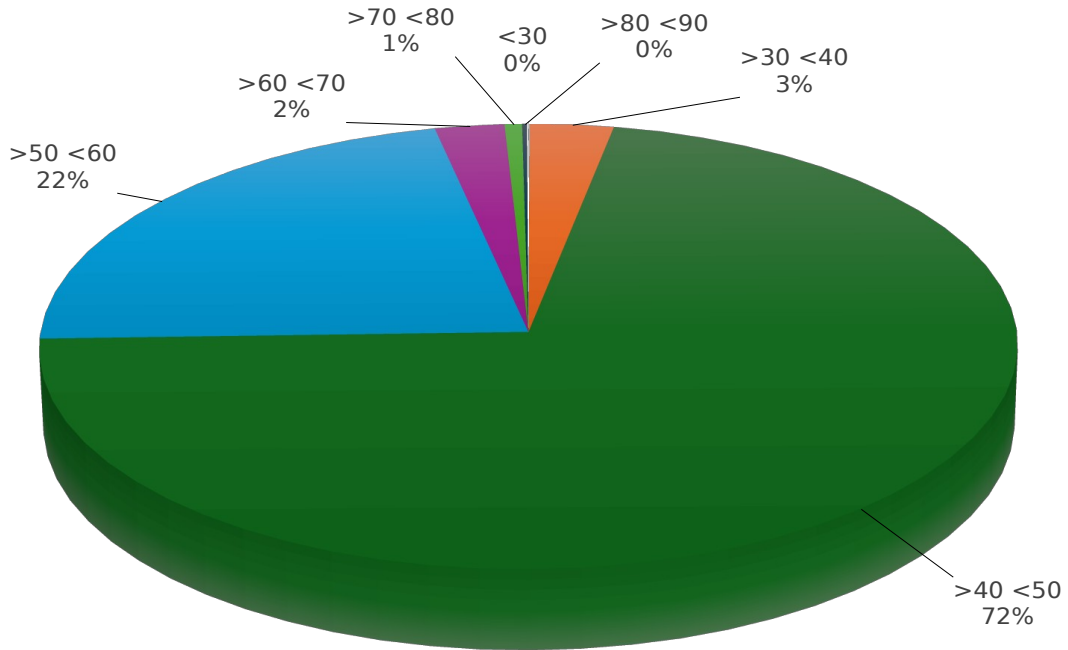

Scopwick & Kirkby Green Parish Council

B1188 - Speed Data

October 2024

Maximum Speed Banding

Average Speed Banding

Number of Vehicles by Hour of Day

Max Speed By Hour of Day

Average Speed by Month

Max Speed by Month

Max Speed By Day of Week

Ave Speed By Day of Week

Max Speeds by Hour and Day

Ave Speeds by Hour and Day

Ave Speed By Hour of Day

Number of Vehicles by Month

Average Speed Banding by Month