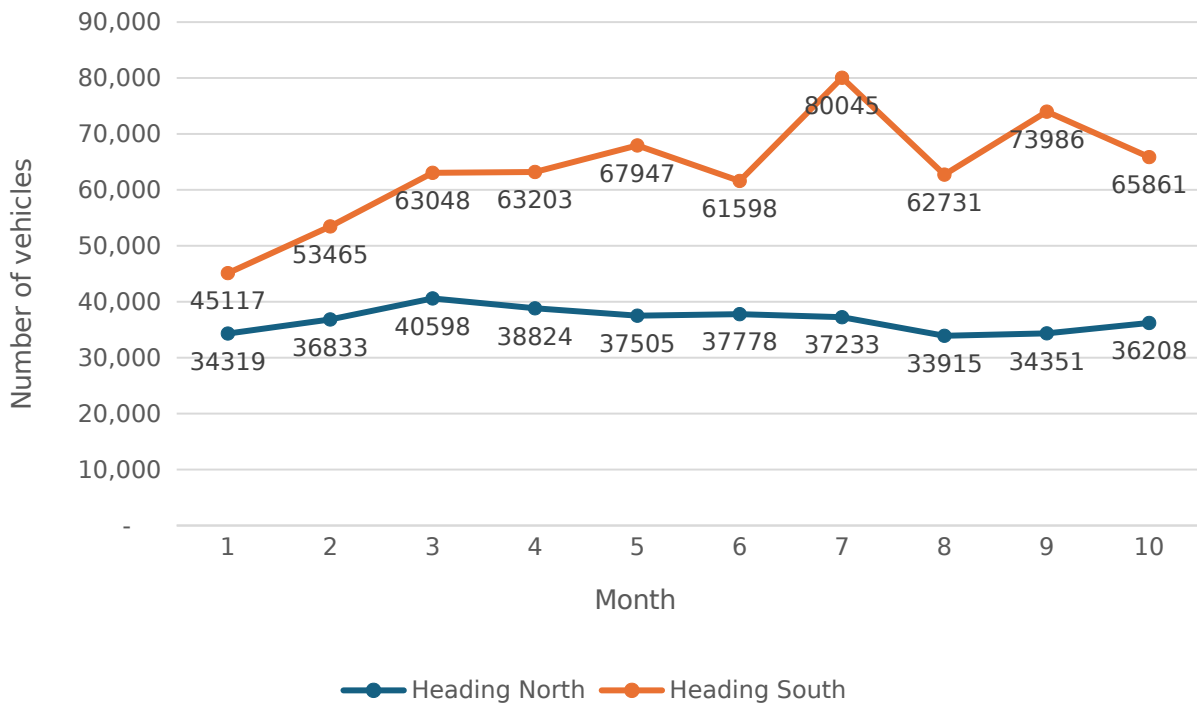

Max Speed by Month

Max Speed By Day of Week

Ave Speed By Day of Week

Max Speeds by Hour and Day

Ave Speeds by Hour and Day

Ave Speed By Hour of Day

Number of Vehicles by Month

Average Speed Banding by Month

average speed banding in mph

Month ▼