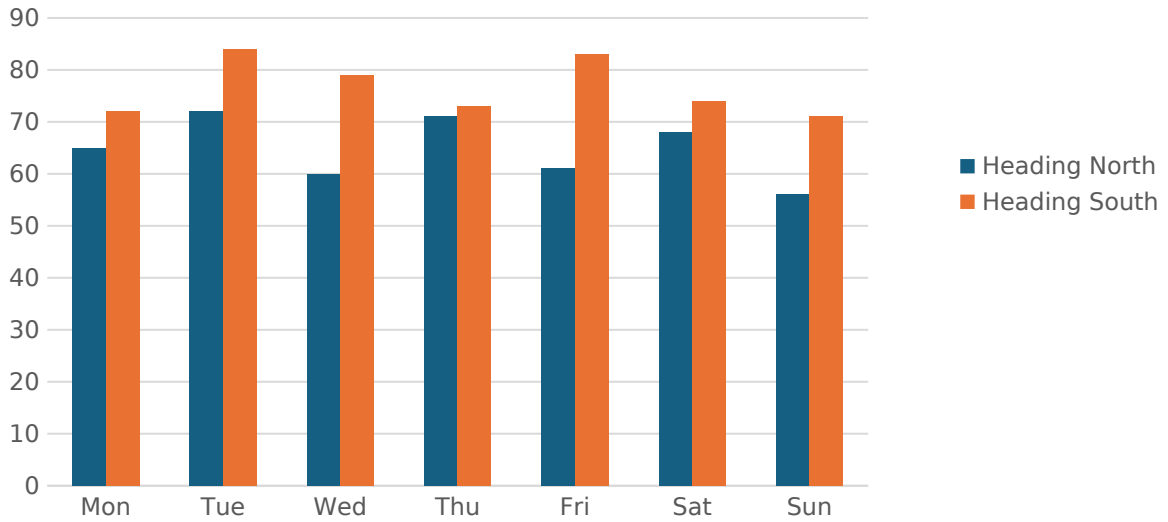

Scopwick & Kirkby Green Parish Council

B1188 - Speed Data

October 2024

Maximum Speed Banding

Average Speed Banding

Number of Vehicles by Hour of Day

Max Speed By Hour of Day

Average Speed by Month

Max Speed by Month

Max Speed By Day of Week

Ave Speed By Day of Week

Max Speeds by Hour and Day

Ave Speeds by Hour and Day

Ave Speed By Hour of Day

Number of Vehicles by Month

Average Speed Banding by Month