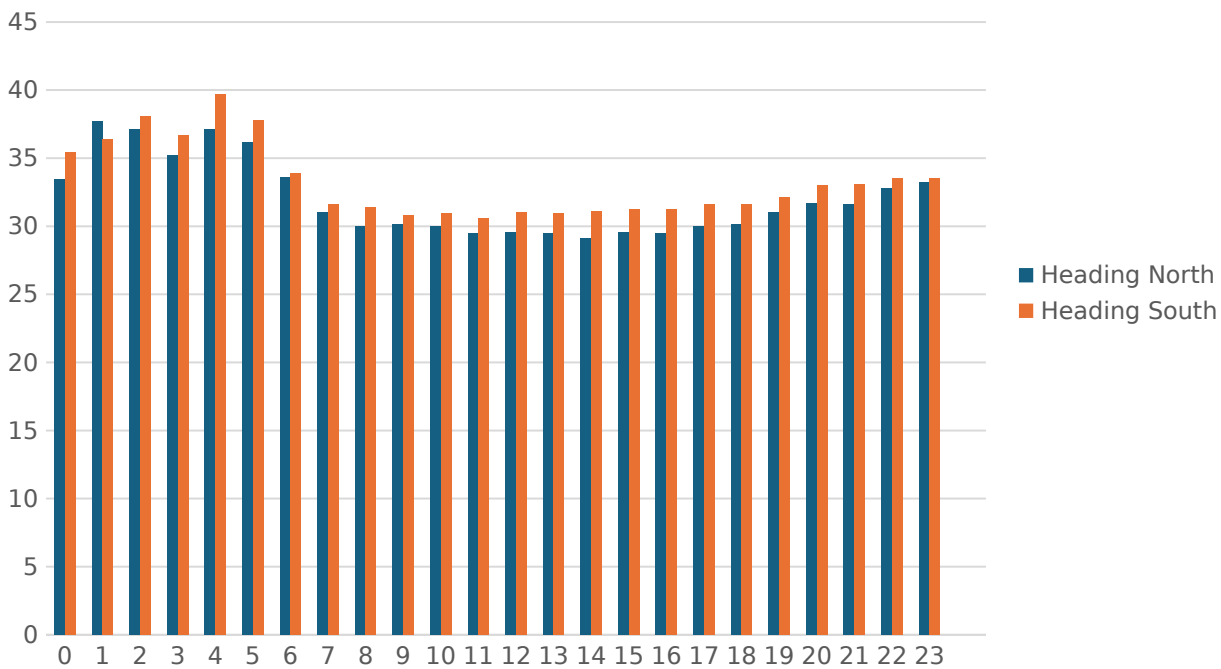

Max Speed by Month

Max Speed By Day of Week

Ave Speed By Day of Week

Max Speeds by Hour and Day

Ave Speeds by Hour and Day

Ave Speed By Hour of Day

Number of Vehicles by Month

Average Speed Banding by Month