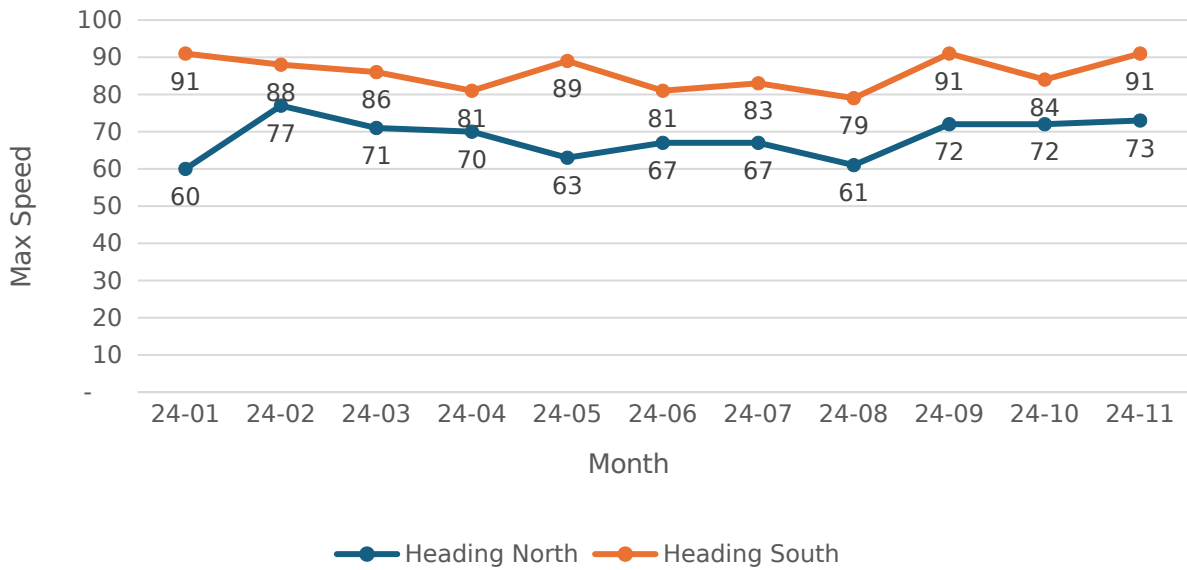

Scopwick & Kirkby Green Parish Council

B1188 - Speed Data

November 2024

Maximum Speed Banding

Average Speed Banding

Number of Vehicles by Hour of Day

Max Speed By Hour of Day

Average Speed by Month

Max Speed by Month

Max Speed By Day of Week

Ave Speed By Day of Week

Max Speeds by Hour and Day

Ave Speeds by Hour and Day

Ave Speed By Hour of Day

Number of Vehicles by Month

Average Speed Banding by Month