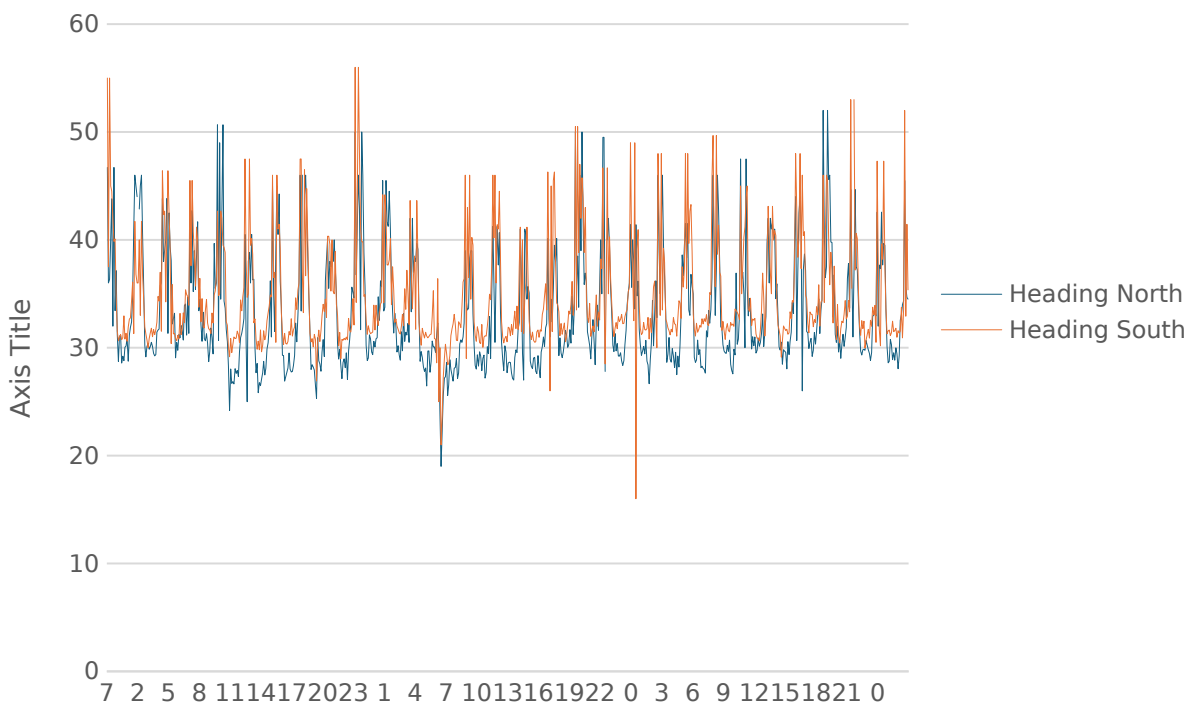

Max Speed by Month

Max Speed By Day of Week

Ave Speed By Day of Week

Max Speeds by Hour and Day

Ave Speeds by Hour and Day

Ave Speed By Hour of Day

Number of Vehicles by Month

Average Speed Banding by Month