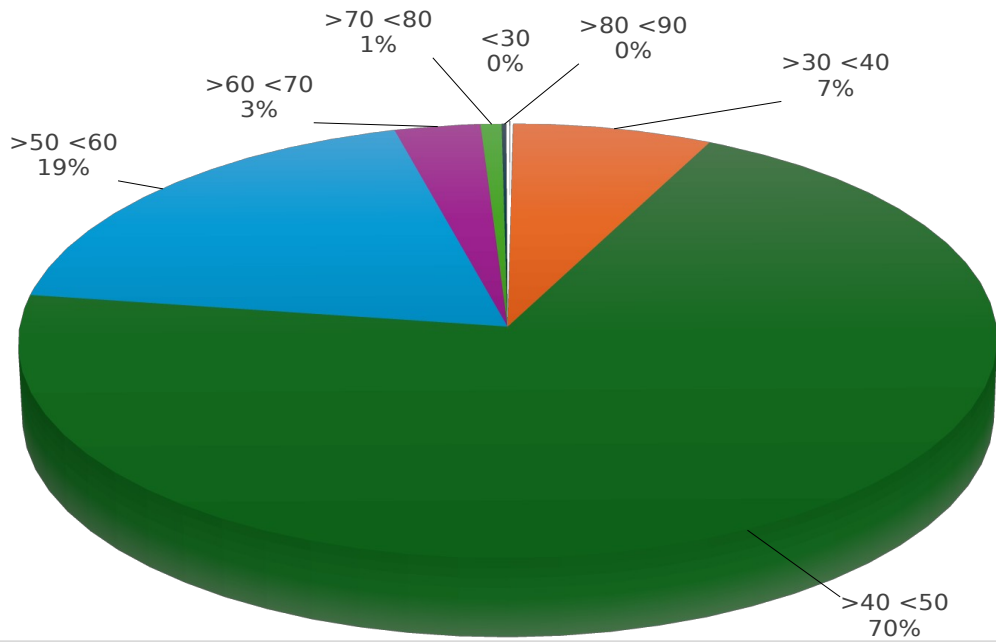

Scopwick & Kirkby Green Parish Council

B1188 - Speed Data

November 2024

Maximum Speed Banding

Average Speed Banding

Number of Vehicles by Hour of Day

Max Speed By Hour of Day

Average Speed by Month

Max Speed by Month

Max Speed By Day of Week

Ave Speed By Day of Week

Max Speeds by Hour and Day

Ave Speeds by Hour and Day

Ave Speed By Hour of Day

Number of Vehicles by Month

Average Speed Banding by Month