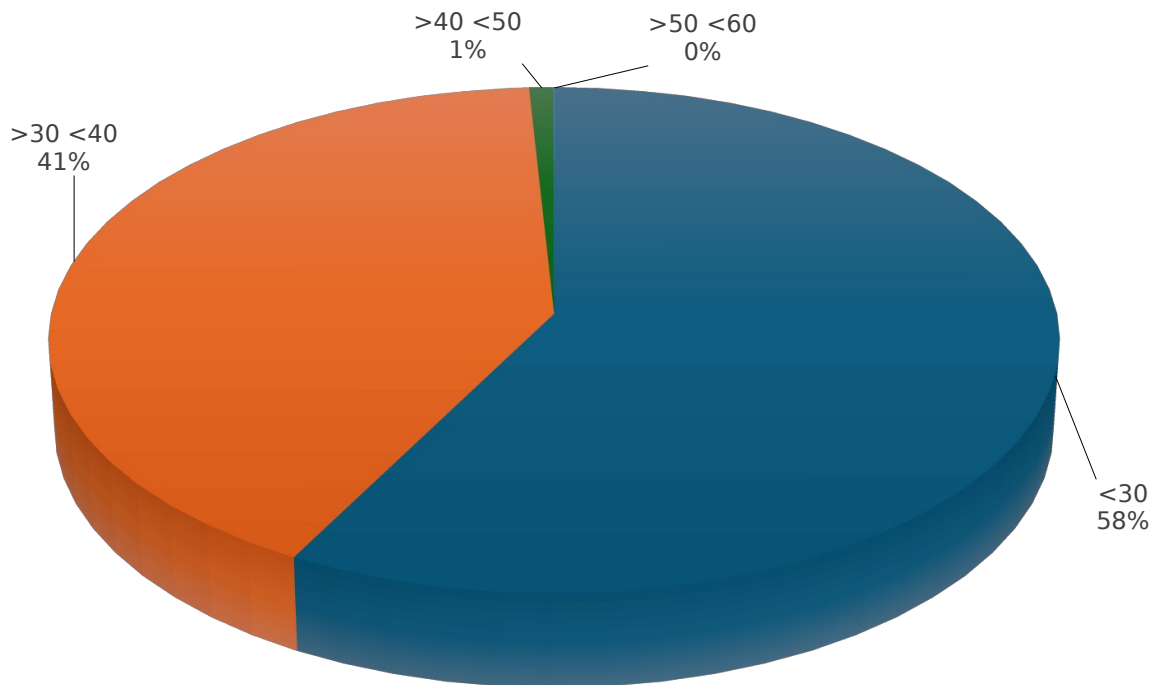

Scopwick & Kirkby Green Parish Council

B1188 - Speed Data

November 2024

Maximum Speed Banding

Average Speed Banding

Number of Vehicles by Hour of Day

Max Speed By Hour of Day

Average Speed by Month

Max Speed by Month

Max Speed By Day of Week

Ave Speed By Day of Week

Max Speeds by Hour and Day

Ave Speeds by Hour and Day

Ave Speed By Hour of Day

Number of Vehicles by Month

Average Speed Banding by Month