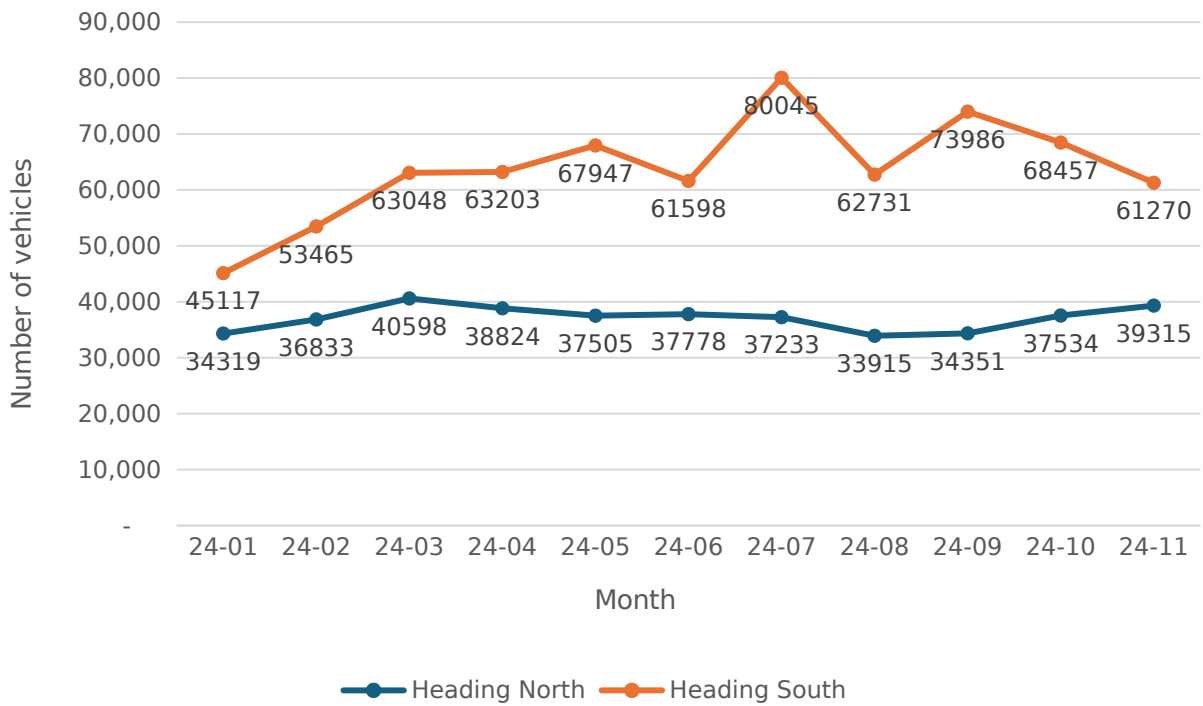

Max Speed by Month

Max Speed By Day of Week

Ave Speed By Day of Week

Max Speeds by Hour and Day

Ave Speeds by Hour and Day

Ave Speed By Hour of Day

Number of Vehicles by Month

Average Speed Banding by Month

average speed banding in mph

Year Month