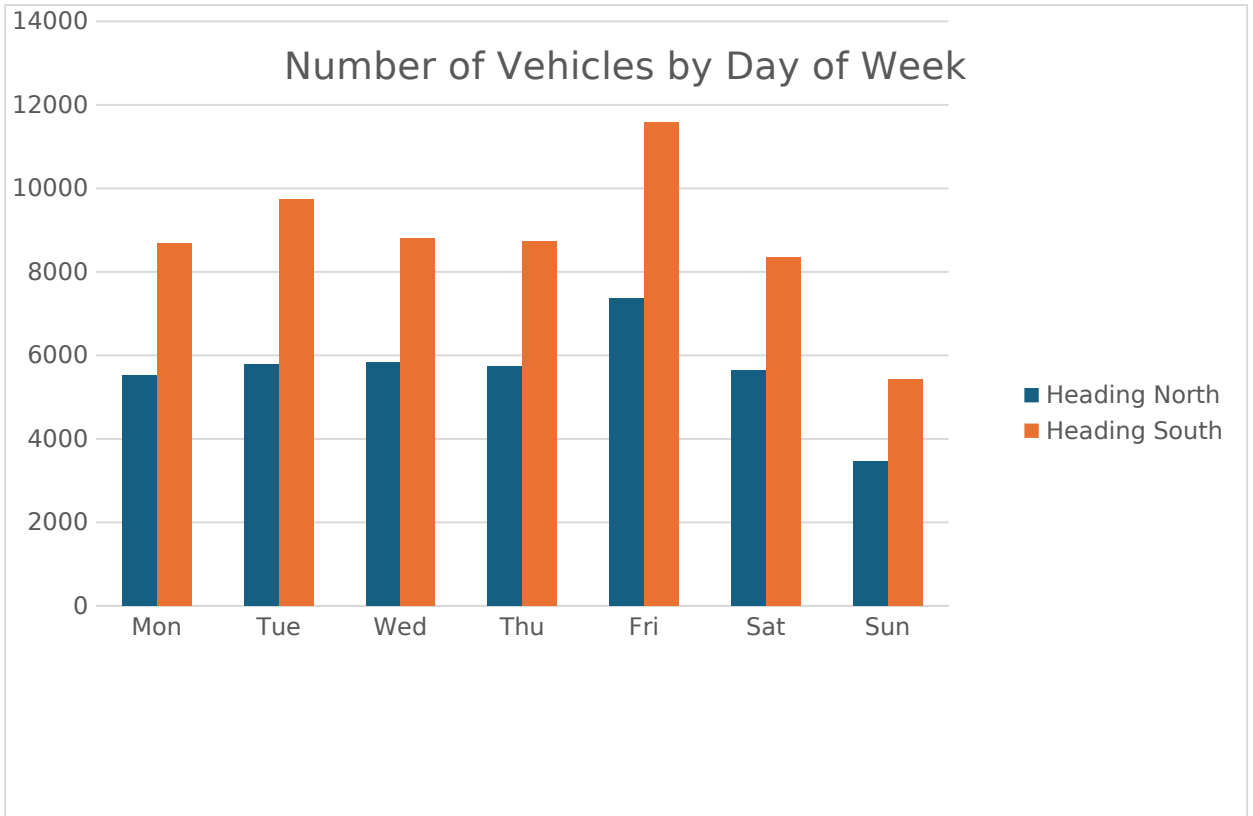

Scopwick & Kirkby Green Parish Council

B1188 - Speed Data

November 2024

Maximum Speed Banding

Average Speed Banding

Number of Vehicles by Hour of Day

Max Speed By Hour of Day

Average Speed by Month

Max Speed by Month

Max Speed By Day of Week

Ave Speed By Day of Week

Max Speeds by Hour and Day

Ave Speeds by Hour and Day

Ave Speed By Hour of Day

Number of Vehicles by Month

Average Speed Banding by Month