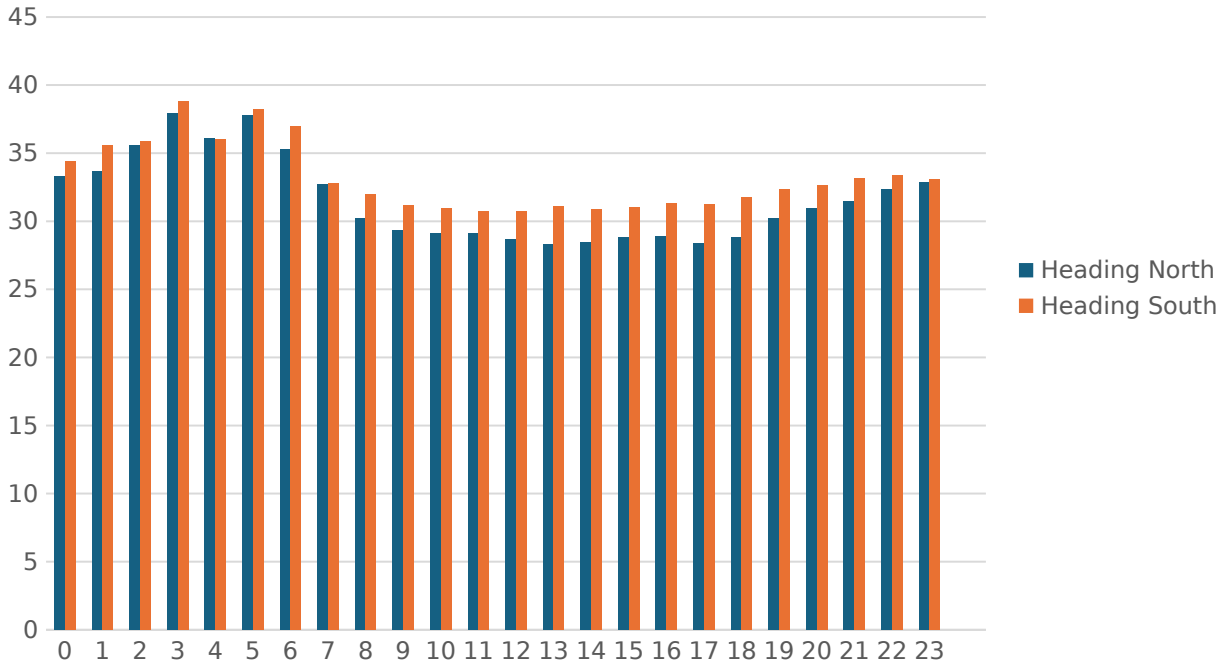

Max Speed by Month

Max Speed By Day of Week

Ave Speed By Day of Week

Max Speeds by Hour and Day

Ave Speeds by Hour and Day

Ave Speed By Hour of Day

Number of Vehicles by Month

Average Speed Banding by Month