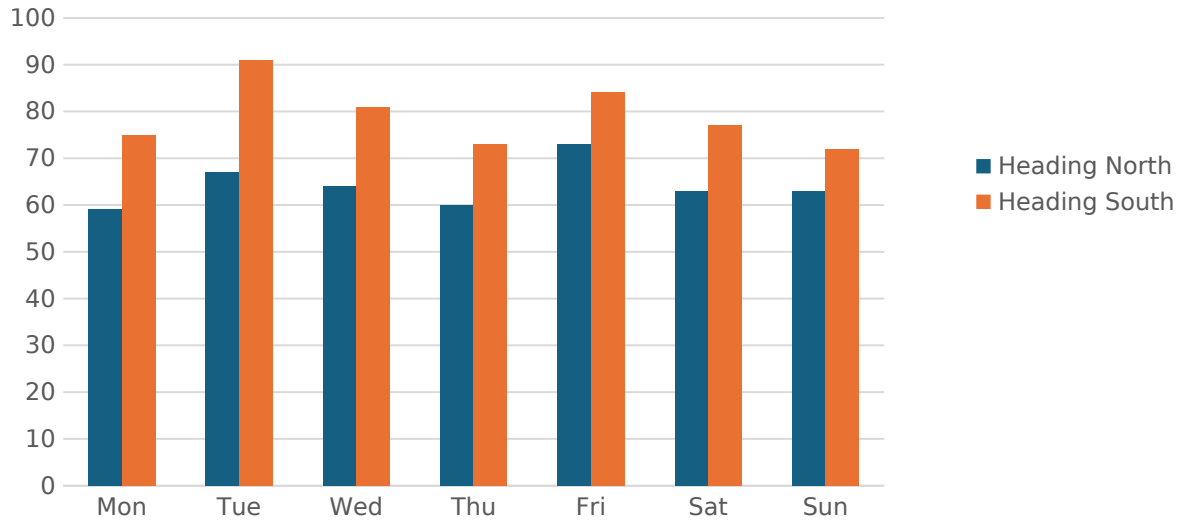

Scopwick & Kirkby Green Parish Council

B1188 - Speed Data

November 2024

Maximum Speed Banding

Average Speed Banding

Number of Vehicles by Hour of Day

Max Speed By Hour of Day

Average Speed by Month

Max Speed by Month

Max Speed By Day of Week

Ave Speed By Day of Week

Max Speeds by Hour and Day

Ave Speeds by Hour and Day

Ave Speed By Hour of Day

Number of Vehicles by Month

Average Speed Banding by Month