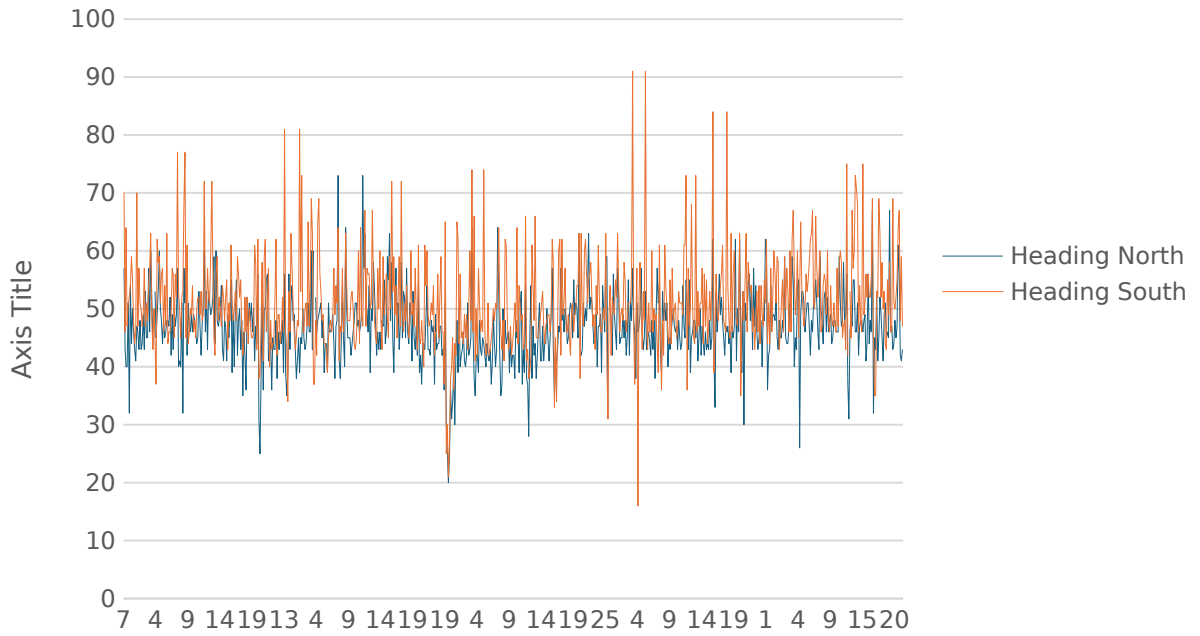

Max Speed by Month

Max Speed By Day of Week

Ave Speed By Day of Week

Max Speeds by Hour and Day

Ave Speeds by Hour and Day

Ave Speed By Hour of Day

Number of Vehicles by Month

Average Speed Banding by Month