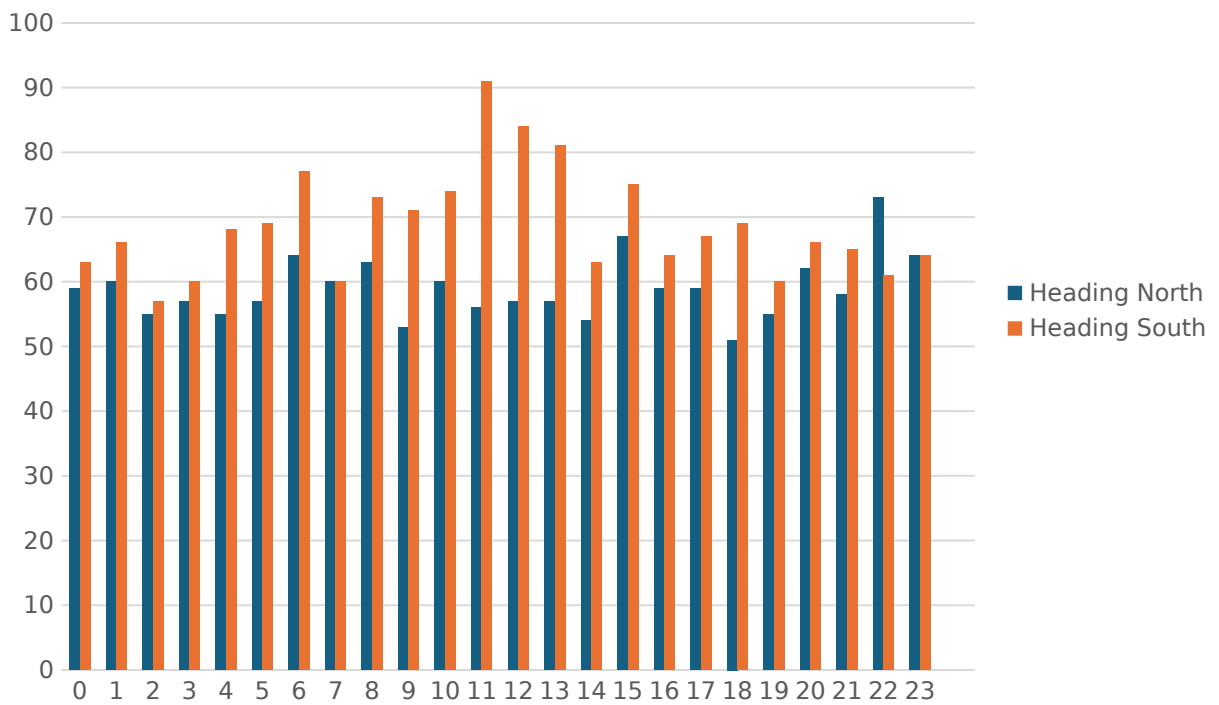

Scopwick & Kirkby Green Parish Council

B1188 - Speed Data

November 2024

Maximum Speed Banding

Average Speed Banding

Number of Vehicles by Hour of Day

Max Speed By Hour of Day

Average Speed by Month

Max Speed by Month

Max Speed By Day of Week

Ave Speed By Day of Week

Max Speeds by Hour and Day

Ave Speeds by Hour and Day

Ave Speed By Hour of Day

Number of Vehicles by Month

Average Speed Banding by Month