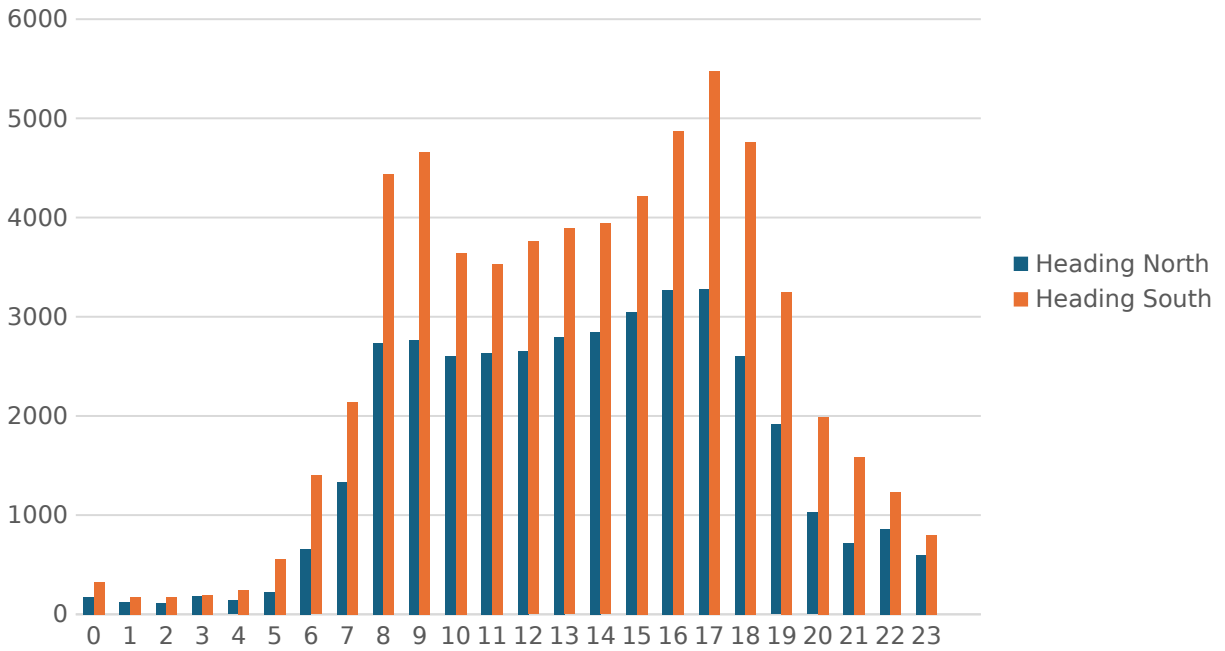

Scopwick & Kirkby Green Parish Council

B1188 - Speed Data

November 2024

Maximum Speed Banding

Average Speed Banding

Number of Vehicles by Hour of Day

Max Speed By Hour of Day

Average Speed by Month

Max Speed by Month

Max Speed By Day of Week

Ave Speed By Day of Week

Max Speeds by Hour and Day

Ave Speeds by Hour and Day

Ave Speed By Hour of Day

Number of Vehicles by Month

Average Speed Banding by Month