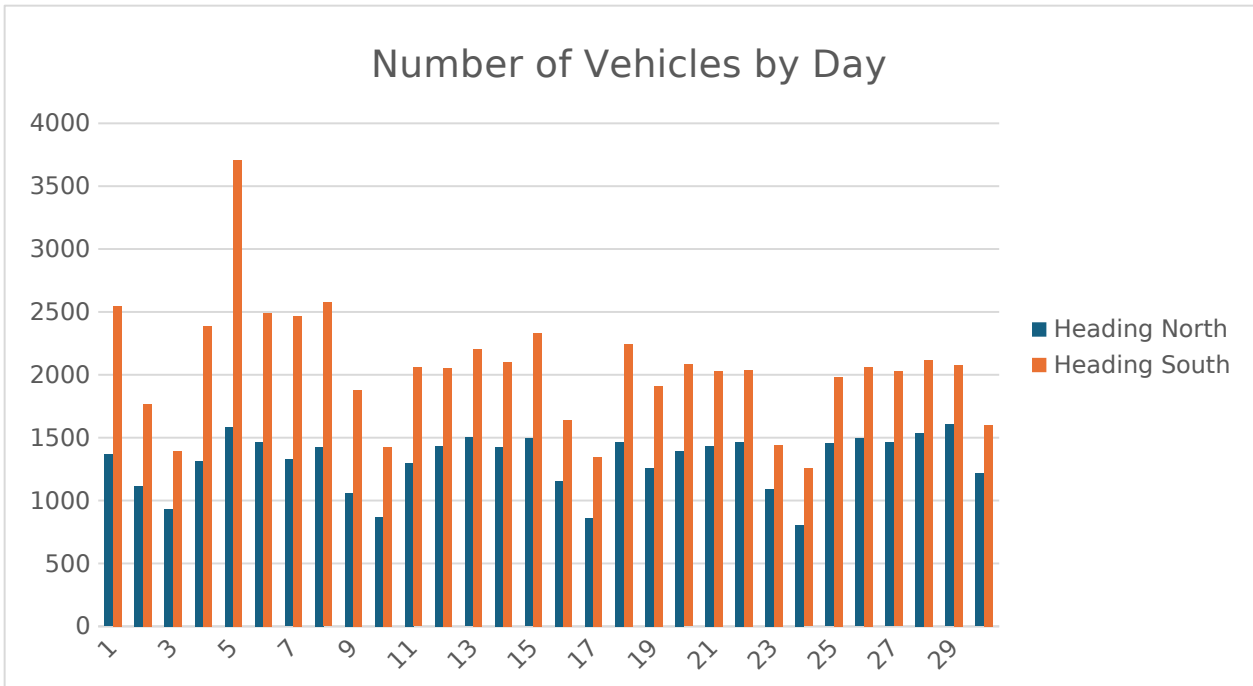

Scopwick & Kirkby Green Parish Council

B1188 - Speed Data

November 2024

Maximum Speed Banding

Average Speed Banding

Number of Vehicles by Hour of Day

Max Speed By Hour of Day

Average Speed by Month

Max Speed by Month

Max Speed By Day of Week

Ave Speed By Day of Week

Max Speeds by Hour and Day

Ave Speeds by Hour and Day

Ave Speed By Hour of Day

Number of Vehicles by Month

Average Speed Banding by Month