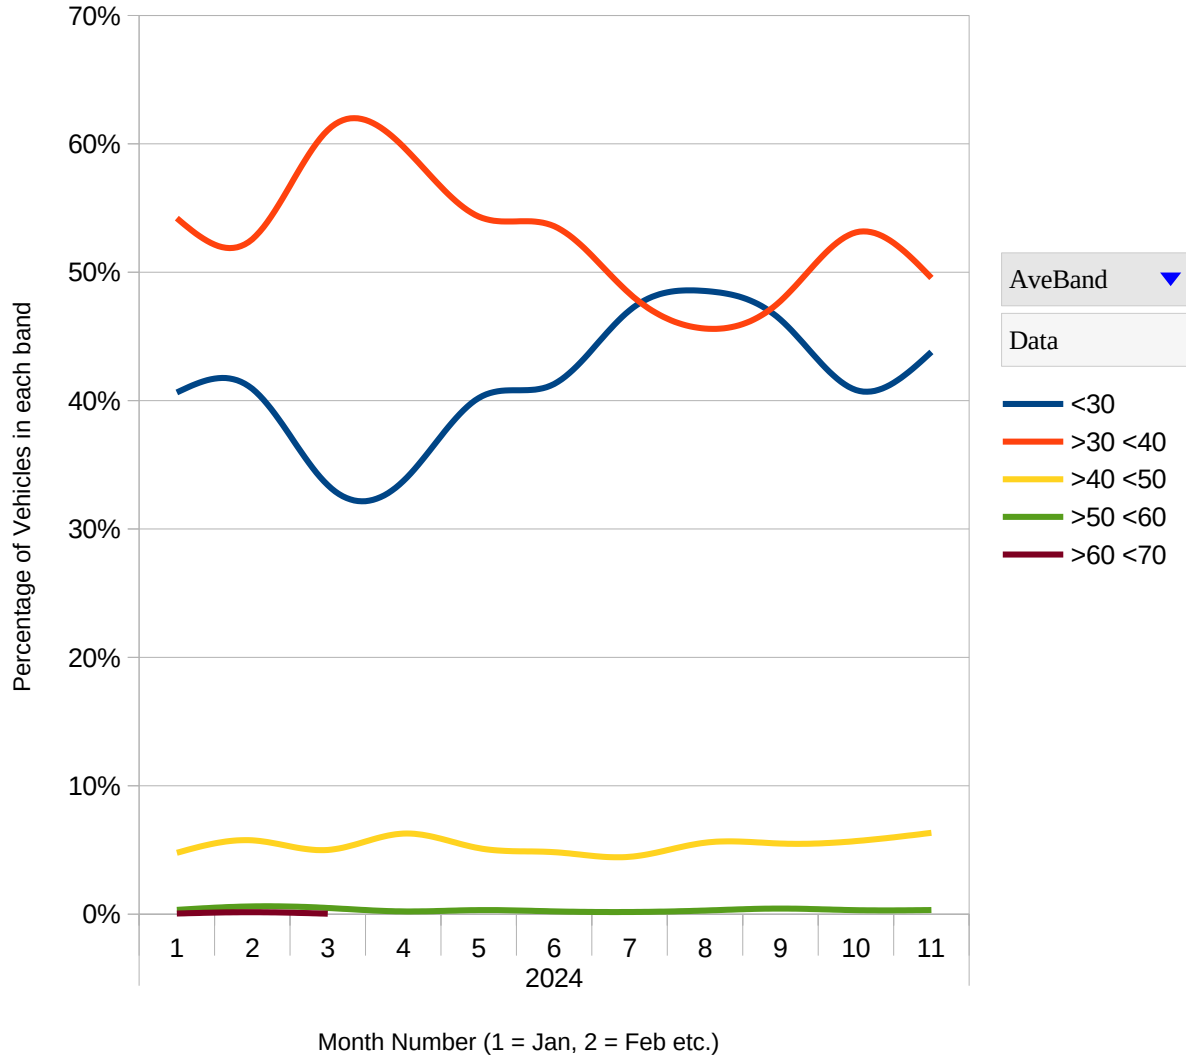

Scopwick & Kirkby Green Parish Council

B1188 - Speed Data

November 2024

Maximum Speed Banding

Average Speed Banding

Number of Vehicles by Hour of Day

Max Speed By Hour of Day

Average Speed by Month

Max Speed by Month

Max Speed By Day of Week

Ave Speed By Day of Week

Max Speeds by Hour and Day

Ave Speeds by Hour and Day

Ave Speed By Hour of Day

Number of Vehicles by Month

Average Speed Banding by Month

average speed banding in mph

Year Month