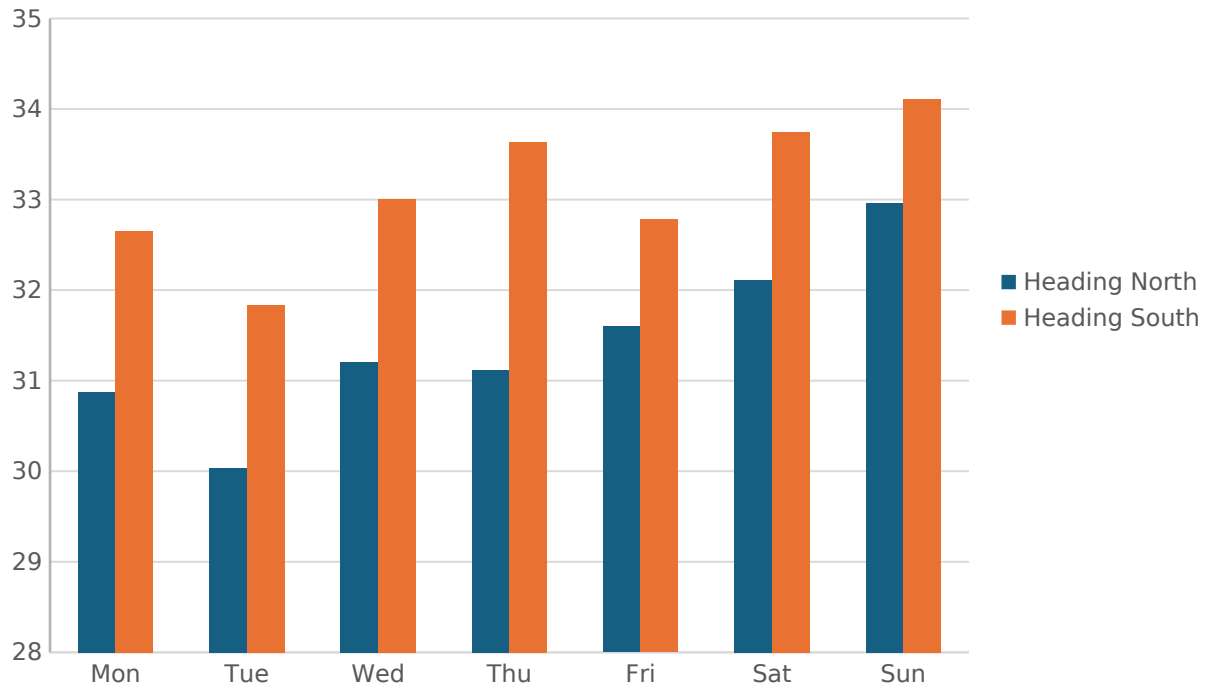

Scopwick & Kirkby Green Parish Council

B1188 - Speed Data

November 2024

Maximum Speed Banding

Average Speed Banding

Number of Vehicles by Hour of Day

Max Speed By Hour of Day

Average Speed by Month

Max Speed by Month

Max Speed By Day of Week

Ave Speed By Day of Week

Max Speeds by Hour and Day

Ave Speeds by Hour and Day

Ave Speed By Hour of Day

Number of Vehicles by Month

Average Speed Banding by Month