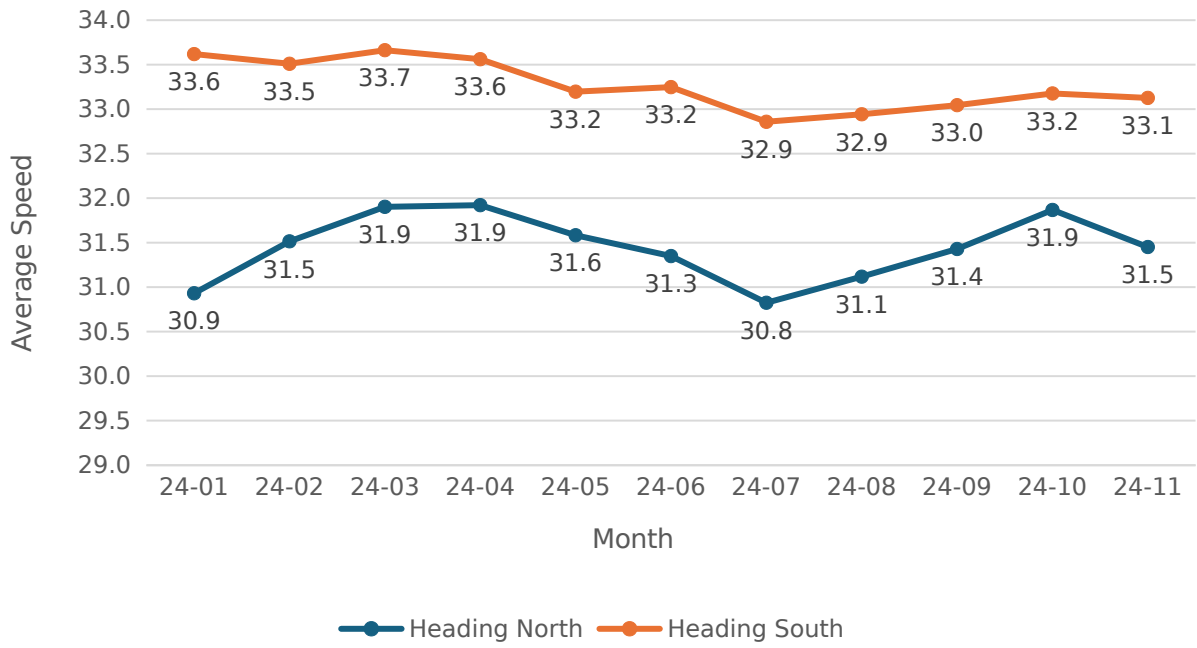

Scopwick & Kirkby Green Parish Council

B1188 - Speed Data

November 2024

Maximum Speed Banding

Average Speed Banding

Number of Vehicles by Hour of Day

Max Speed By Hour of Day

Average Speed by Month

Max Speed by Month

Max Speed By Day of Week

Ave Speed By Day of Week

Max Speeds by Hour and Day

Ave Speeds by Hour and Day

Ave Speed By Hour of Day

Number of Vehicles by Month

Average Speed Banding by Month