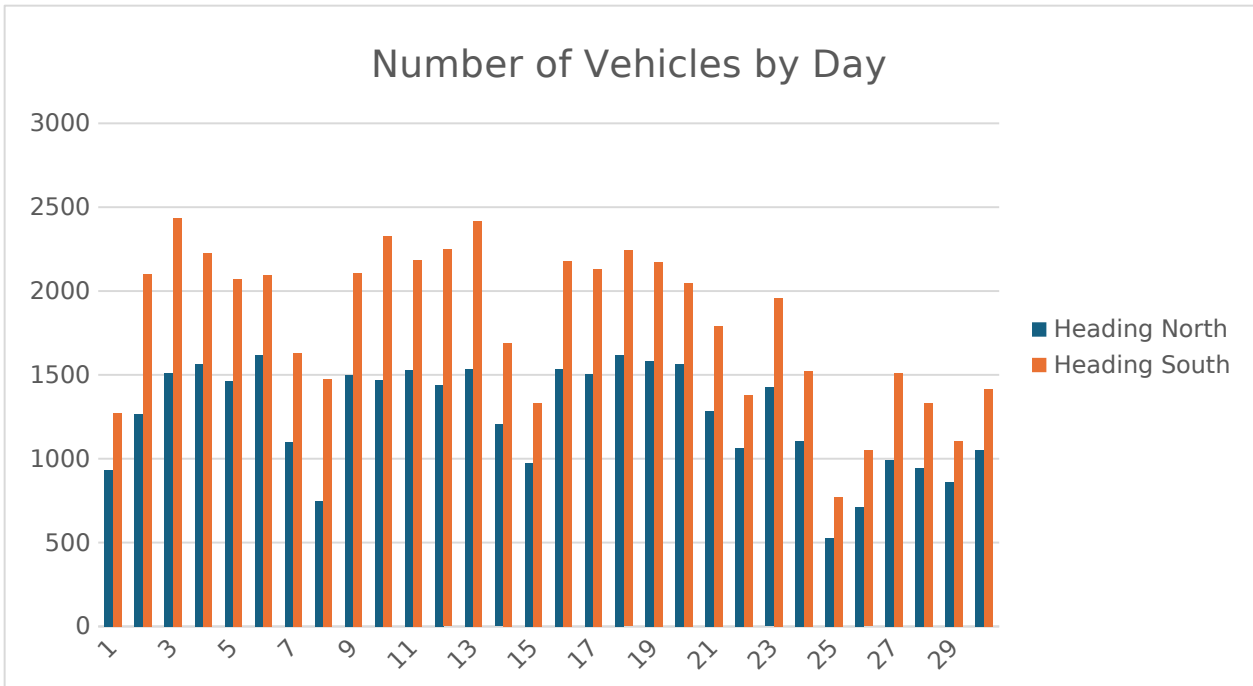

Scopwick & Kirkby Green Parish Council

B1188 - Speed Data

December 2024

Maximum Speed Banding

Average Speed Banding

Number of Vehicles by Hour of Day

Max Speed By Hour of Day

Average Speed by Month

Max Speed by Month

Max Speed By Day of Week

Ave Speed By Day of Week

Max Speeds by Hour and Day

Ave Speeds by Hour and Day

Ave Speed By Hour of Day

Number of Vehicles by Month

Average Speed Banding by Month