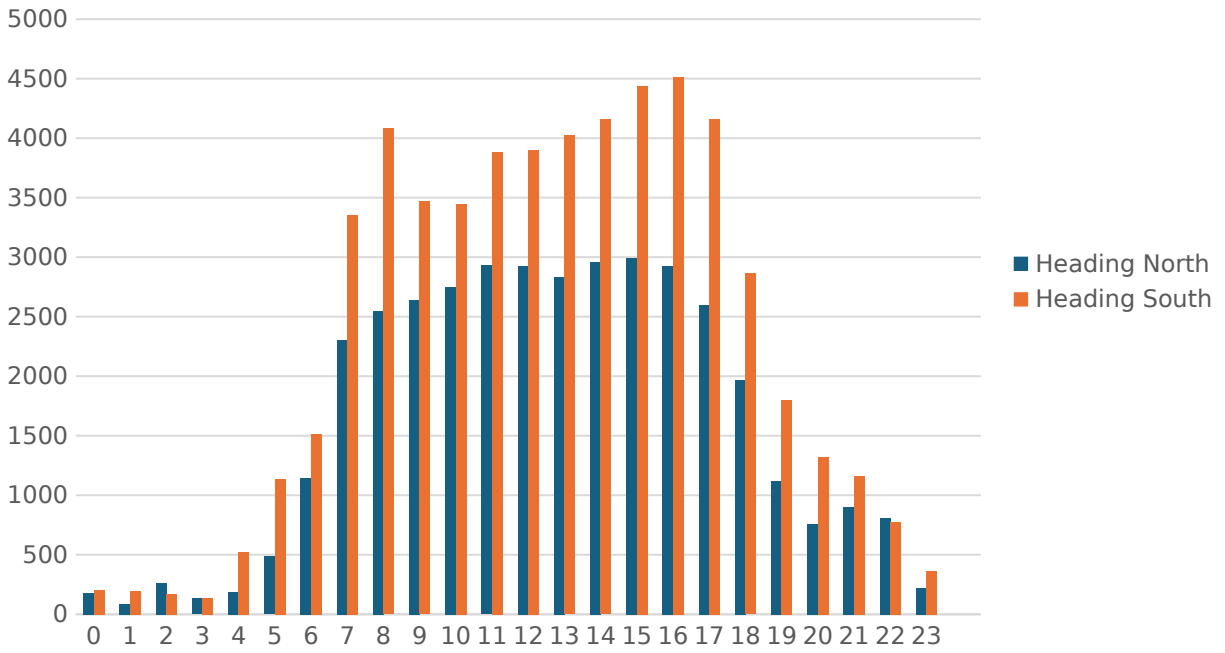

Scopwick & Kirkby Green Parish Council

B1188 - Speed Data

December 2024

Maximum Speed Banding

Average Speed Banding

Number of Vehicles by Hour of Day

Max Speed By Hour of Day

Average Speed by Month

Max Speed by Month

Max Speed By Day of Week

Ave Speed By Day of Week

Max Speeds by Hour and Day

Ave Speeds by Hour and Day

Ave Speed By Hour of Day

Number of Vehicles by Month

Average Speed Banding by Month