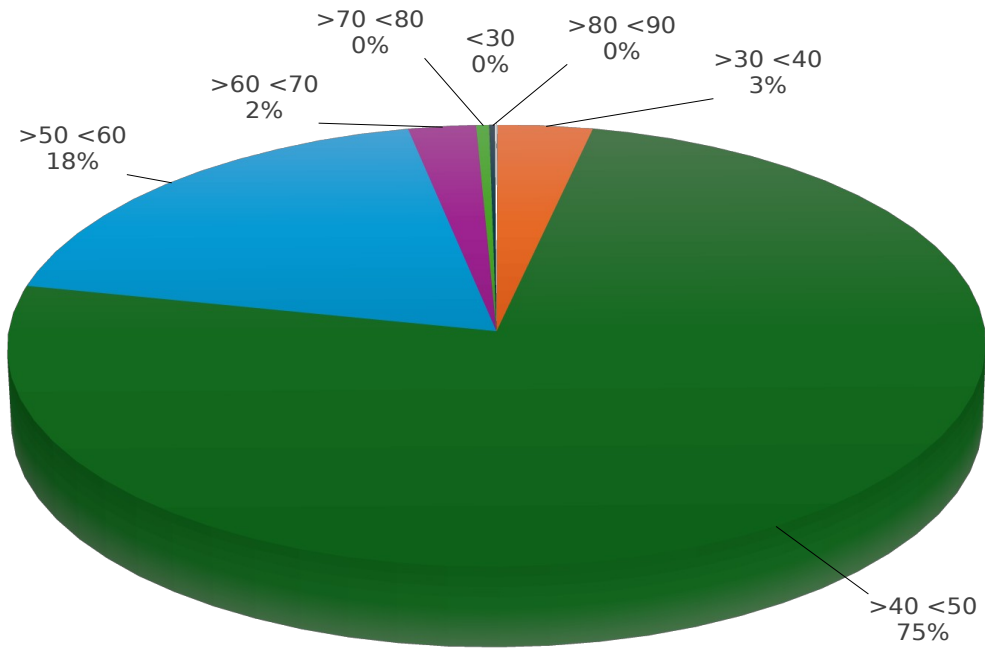

Scopwick & Kirkby Green Parish Council

B1188 - Speed Data

December 2024

Maximum Speed Banding

Average Speed Banding

Number of Vehicles by Hour of Day

Max Speed By Hour of Day

Average Speed by Month

Max Speed by Month

Max Speed By Day of Week

Ave Speed By Day of Week

Max Speeds by Hour and Day

Ave Speeds by Hour and Day

Ave Speed By Hour of Day

Number of Vehicles by Month

Average Speed Banding by Month