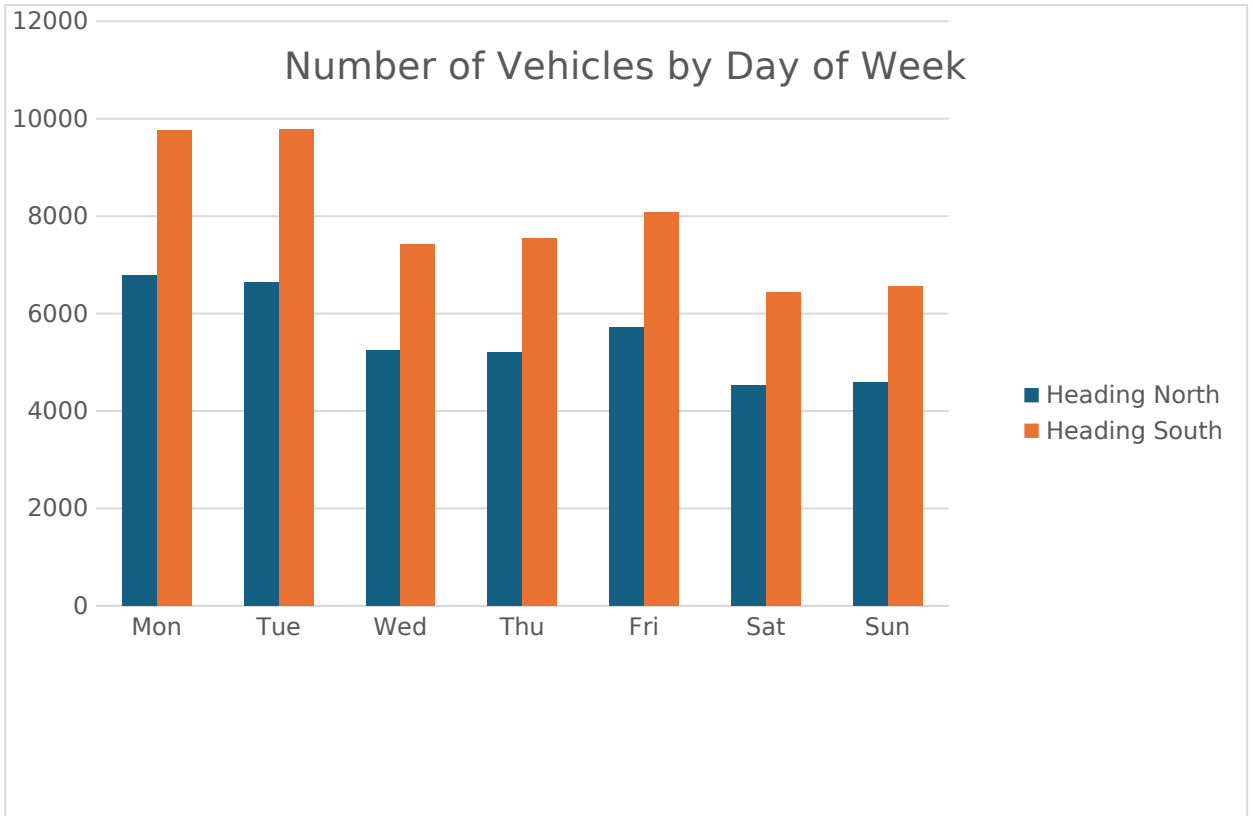

Scopwick & Kirkby Green Parish Council

B1188 - Speed Data

December 2024

Maximum Speed Banding

Average Speed Banding

Number of Vehicles by Hour of Day

Max Speed By Hour of Day

Average Speed by Month

Max Speed by Month

Max Speed By Day of Week

Ave Speed By Day of Week

Max Speeds by Hour and Day

Ave Speeds by Hour and Day

Ave Speed By Hour of Day

Number of Vehicles by Month

Average Speed Banding by Month