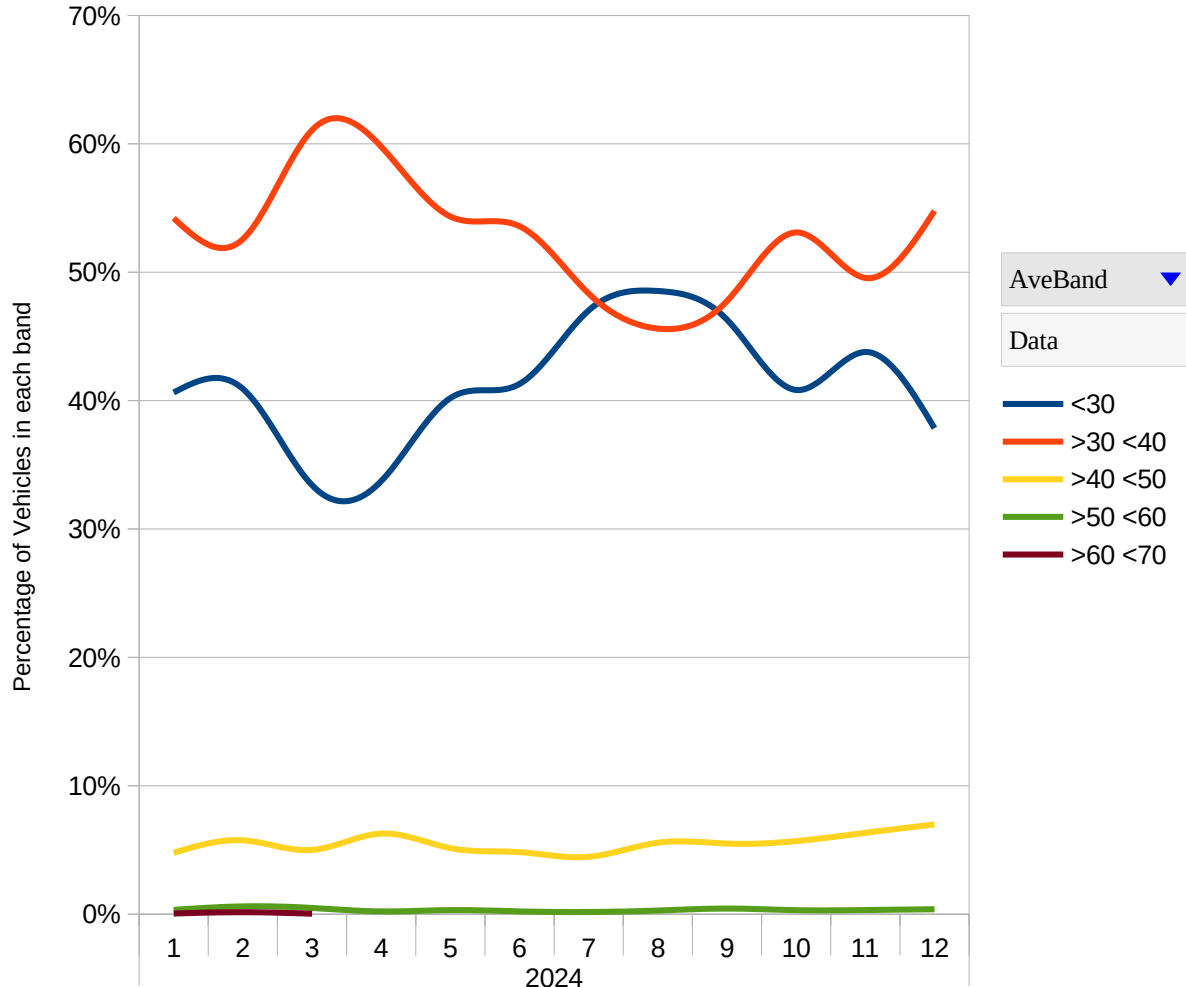

Scopwick & Kirkby Green Parish Council

B1188 - Speed Data

December 2024

Maximum Speed Banding

Average Speed Banding

Number of Vehicles by Hour of Day

Max Speed By Hour of Day

Average Speed by Month

Max Speed by Month

Max Speed By Day of Week

Ave Speed By Day of Week

Max Speeds by Hour and Day

Ave Speeds by Hour and Day

Ave Speed By Hour of Day

Number of Vehicles by Month

Average Speed Banding by Month

average speed banding in mph

Month Number (1 = Jan, 2 = Feb etc.)

Year Month