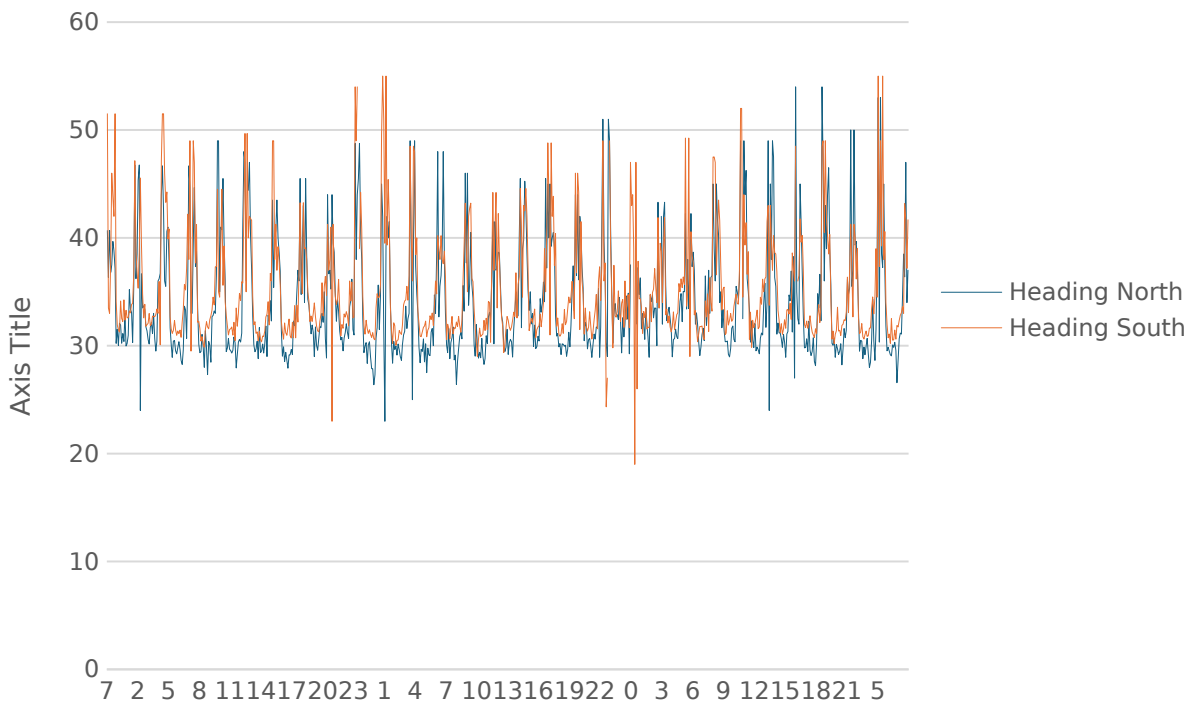

Max Speed by Month

Max Speed By Day of Week

Ave Speed By Day of Week

Max Speeds by Hour and Day

Ave Speeds by Hour and Day

Ave Speed By Hour of Day

Number of Vehicles by Month

Average Speed Banding by Month

average speed banding in mph

Month Number (1 = Jan, 2 = Feb etc.)

Year Month