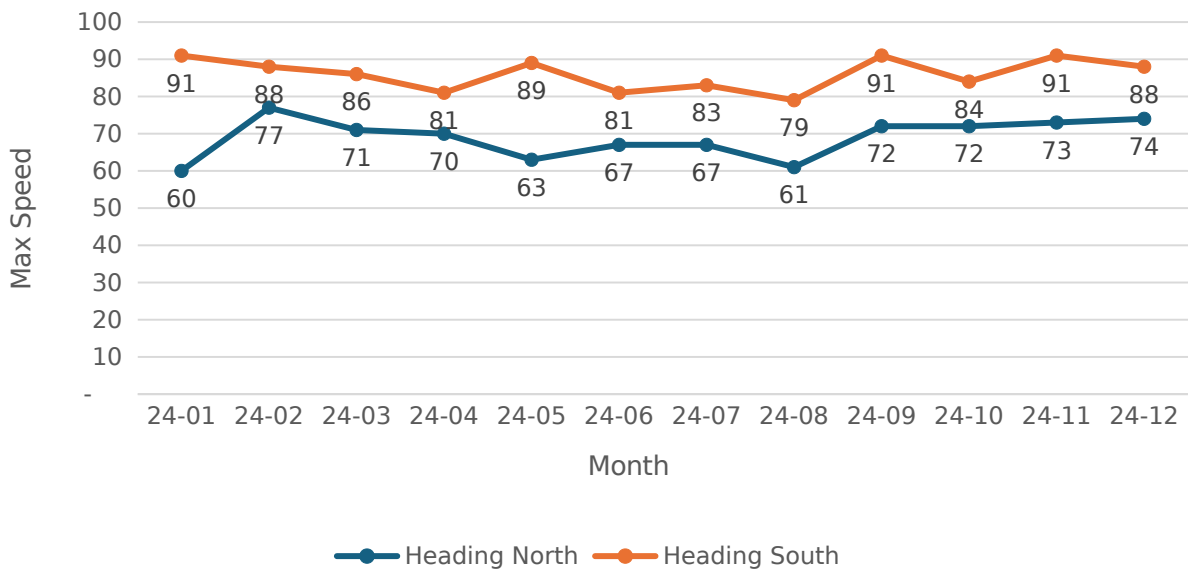

Scopwick & Kirkby Green Parish Council

B1188 - Speed Data

December 2024

Maximum Speed Banding

Average Speed Banding

Number of Vehicles by Hour of Day

Max Speed By Hour of Day

Average Speed by Month

Max Speed by Month

Max Speed By Day of Week

Ave Speed By Day of Week

Max Speeds by Hour and Day

Ave Speeds by Hour and Day

Ave Speed By Hour of Day

Number of Vehicles by Month

Average Speed Banding by Month