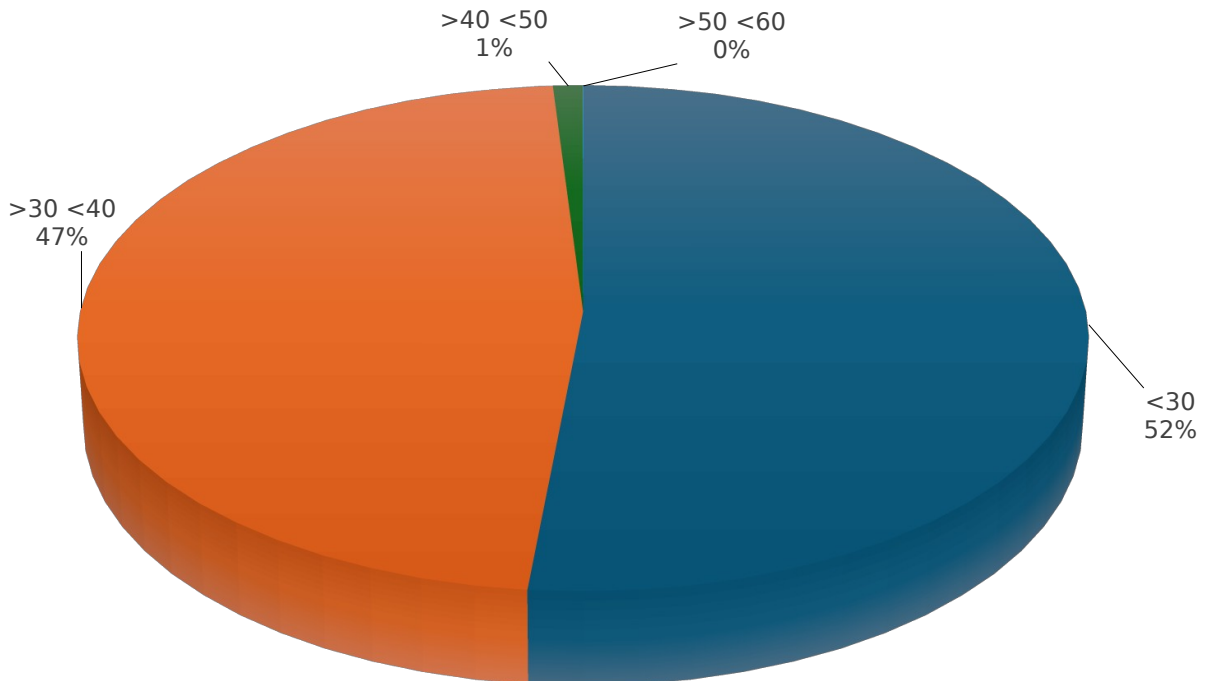

Scopwick & Kirkby Green Parish Council

B1188 - Speed Data

December 2024

Maximum Speed Banding

Average Speed Banding

Number of Vehicles by Hour of Day

Max Speed By Hour of Day

Average Speed by Month

Max Speed by Month

Max Speed By Day of Week

Ave Speed By Day of Week

Max Speeds by Hour and Day

Ave Speeds by Hour and Day

Ave Speed By Hour of Day

Number of Vehicles by Month

Average Speed Banding by Month