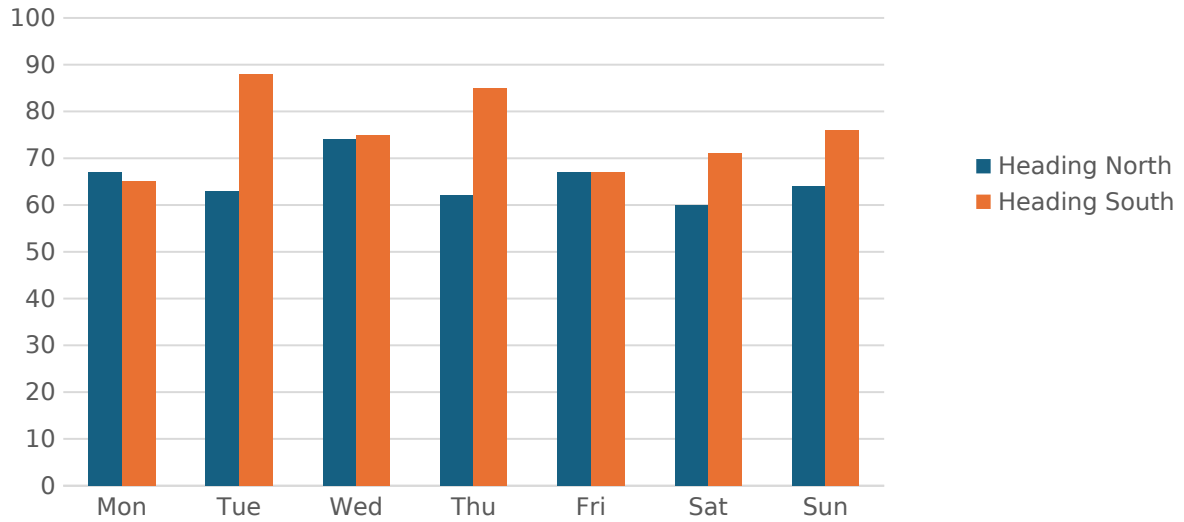

Scopwick & Kirkby Green Parish Council

B1188 - Speed Data

December 2024

Maximum Speed Banding

Average Speed Banding

Number of Vehicles by Hour of Day

Max Speed By Hour of Day

Average Speed by Month

Max Speed by Month

Max Speed By Day of Week

Ave Speed By Day of Week

Max Speeds by Hour and Day

Ave Speeds by Hour and Day

Ave Speed By Hour of Day

Number of Vehicles by Month

Average Speed Banding by Month