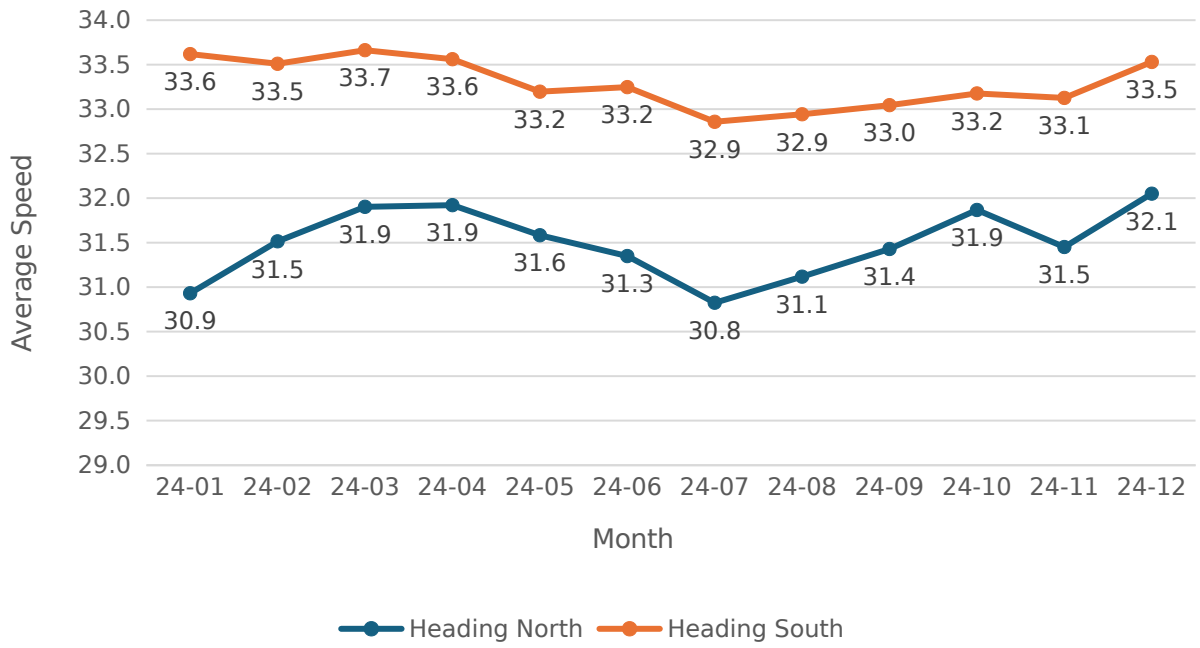

Scopwick & Kirkby Green Parish Council

B1188 - Speed Data

December 2024

Maximum Speed Banding

Average Speed Banding

Number of Vehicles by Hour of Day

Max Speed By Hour of Day

Average Speed by Month

Max Speed by Month

Max Speed By Day of Week

Ave Speed By Day of Week

Max Speeds by Hour and Day

Ave Speeds by Hour and Day

Ave Speed By Hour of Day

Number of Vehicles by Month

Average Speed Banding by Month