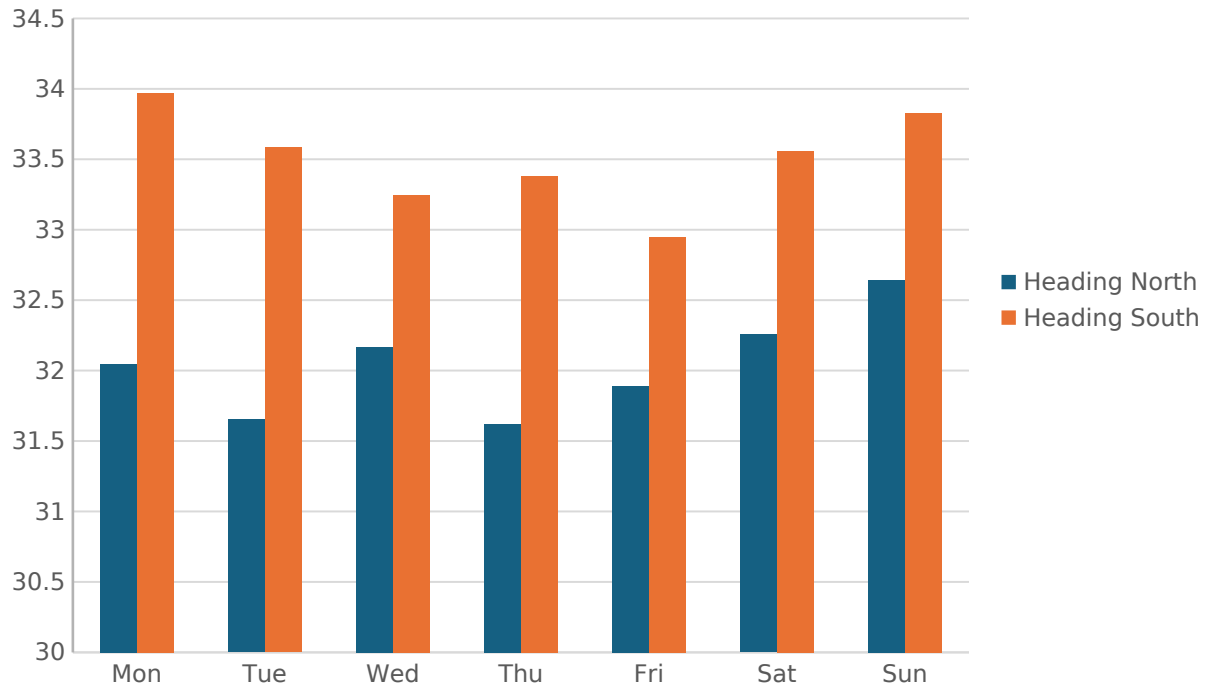

Scopwick & Kirkby Green Parish Council

B1188 - Speed Data

December 2024

Maximum Speed Banding

Average Speed Banding

Number of Vehicles by Hour of Day

Max Speed By Hour of Day

Average Speed by Month

Max Speed by Month

Max Speed By Day of Week

Ave Speed By Day of Week

Max Speeds by Hour and Day

Ave Speeds by Hour and Day

Ave Speed By Hour of Day

Number of Vehicles by Month

Average Speed Banding by Month