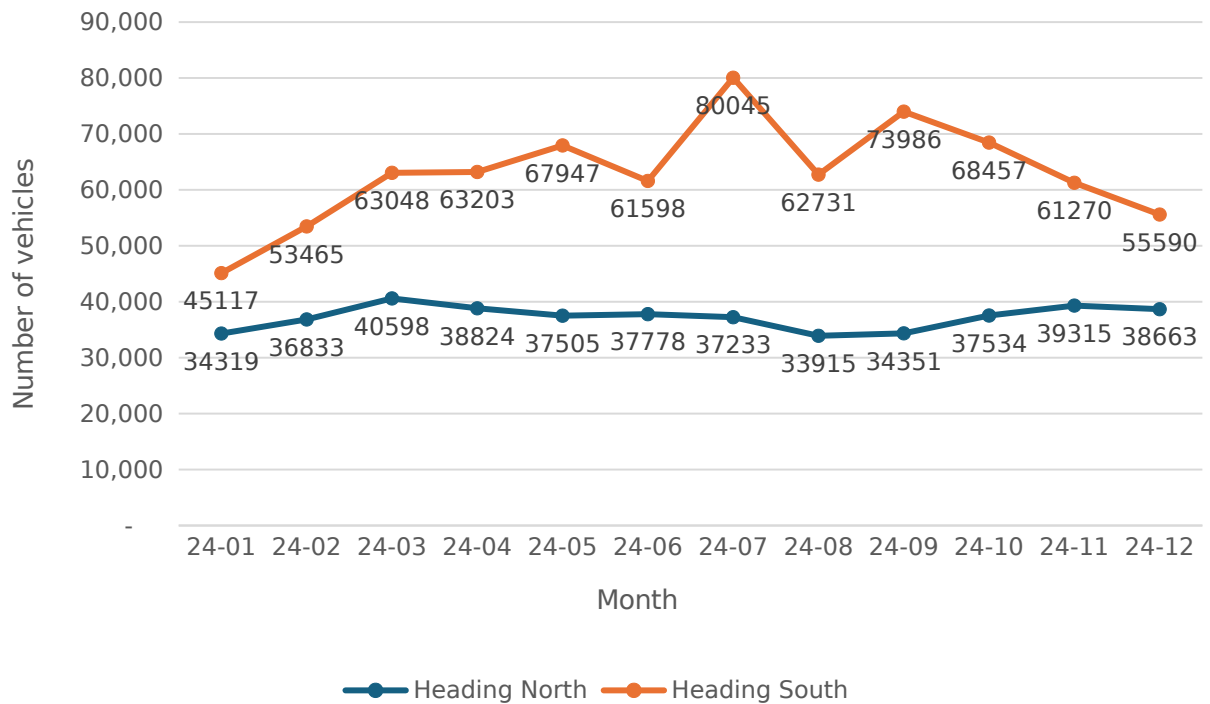

Max Speed by Month

Max Speed By Day of Week

Ave Speed By Day of Week

Max Speeds by Hour and Day

Ave Speeds by Hour and Day

Ave Speed By Hour of Day

Number of Vehicles by Month

Average Speed Banding by Month

average speed banding in mph

Month Number (1 = Jan, 2 = Feb etc.)

Year Month