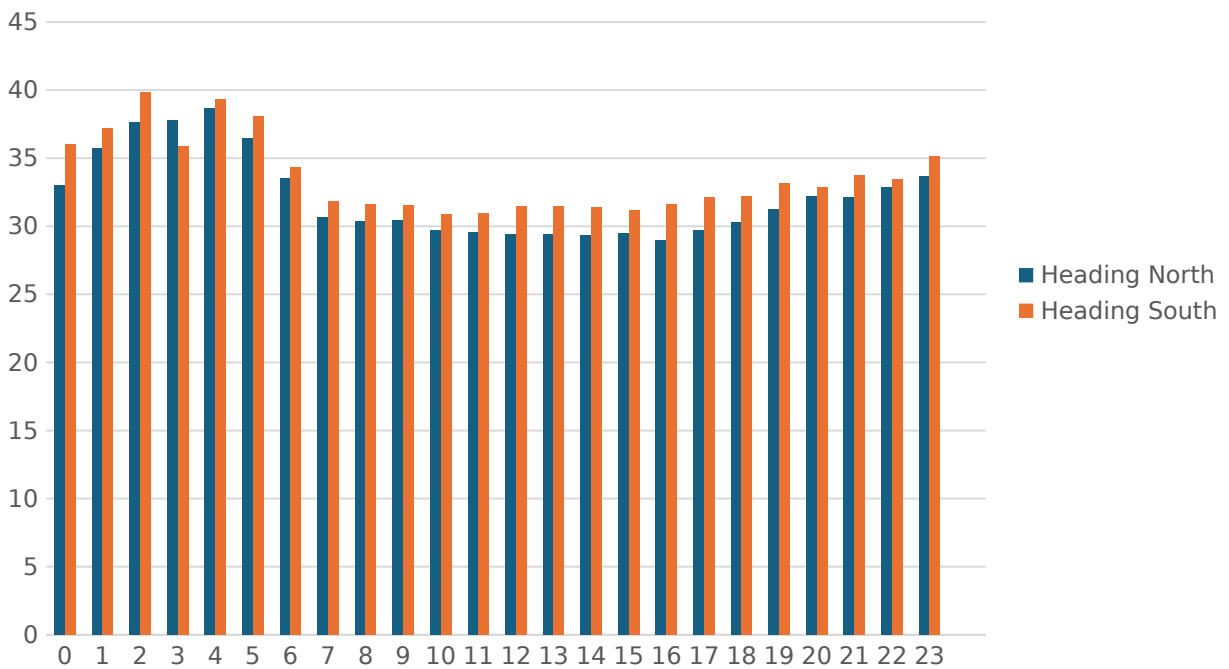

Max Speed by Month

Max Speed By Day of Week

Ave Speed By Day of Week

Max Speeds by Hour and Day

Ave Speeds by Hour and Day

Ave Speed By Hour of Day

Number of Vehicles by Month

Average Speed Banding by Month

average speed banding in mph

Month Number (1 = Jan, 2 = Feb etc.)

Year Month