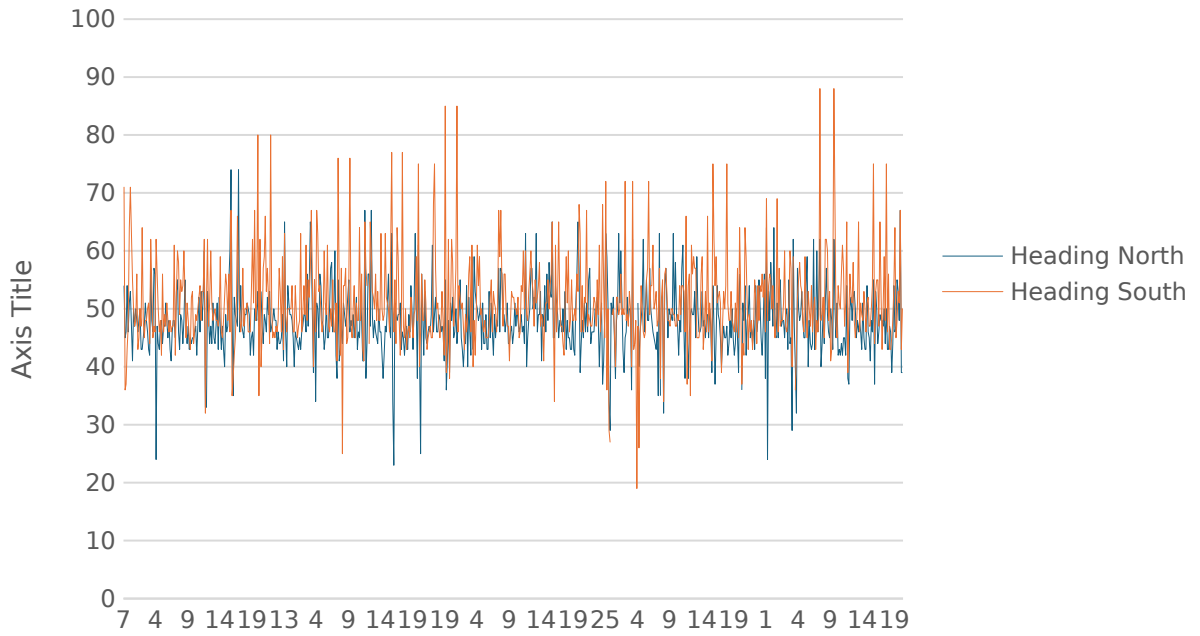

Max Speed by Month

Max Speed By Day of Week

Ave Speed By Day of Week

Max Speeds by Hour and Day

Ave Speeds by Hour and Day

Ave Speed By Hour of Day

Number of Vehicles by Month

Average Speed Banding by Month

average speed banding in mph

Month Number (1 = Jan, 2 = Feb etc.)

Year Month