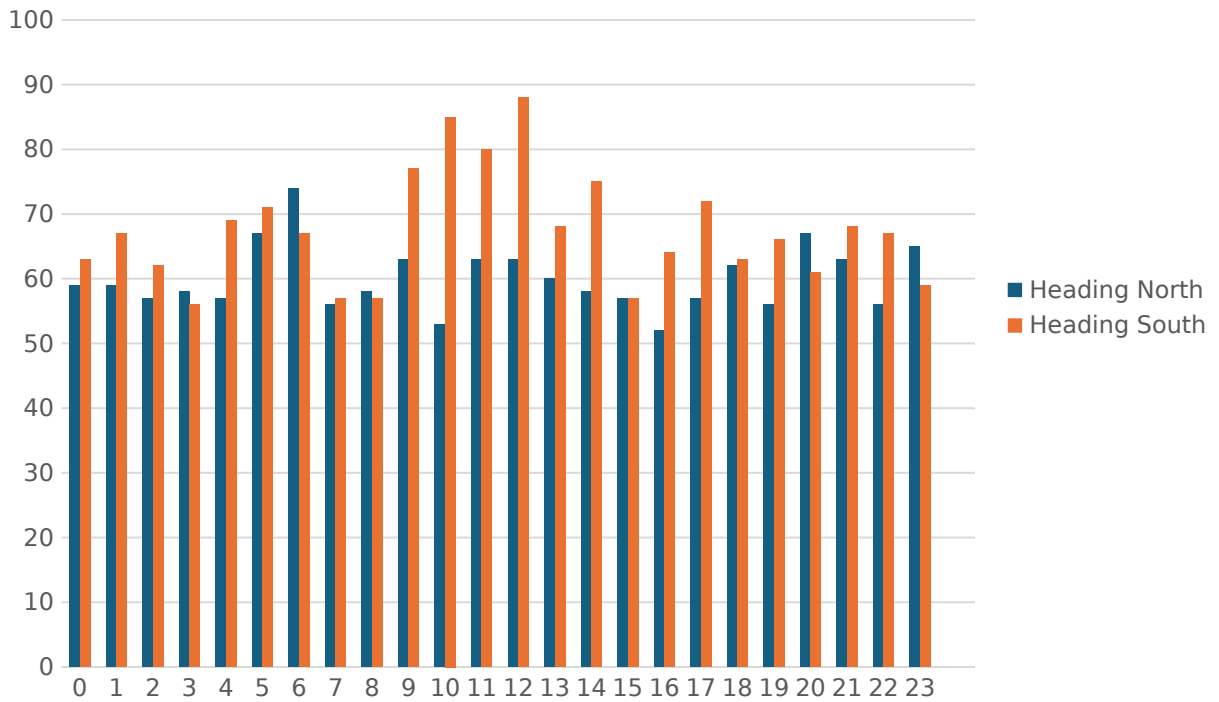

Scopwick & Kirkby Green Parish Council

B1188 - Speed Data

December 2024

Maximum Speed Banding

Average Speed Banding

Number of Vehicles by Hour of Day

Max Speed By Hour of Day

Average Speed by Month

Max Speed by Month

Max Speed By Day of Week

Ave Speed By Day of Week

Max Speeds by Hour and Day

Ave Speeds by Hour and Day

Ave Speed By Hour of Day

Number of Vehicles by Month

Average Speed Banding by Month

average speed banding in mph

Month Number (1 = Jan, 2 = Feb etc.)

Year Month